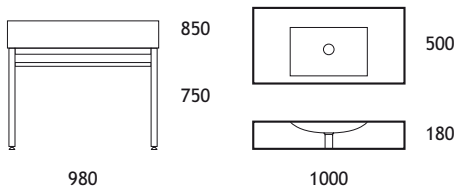

Shower Tray 1000 x 800 x 180 mm
mounted on a steel structure
waste and drain component included

Shower Tray 1200 x 1000 x 180 mm
mounted on a steel structure
waste and drain component included

SHOWER TRAY 1000 x 1000

Wash Basin

600 x 500 x 180 mm
 oval sink 490 x 320 x 155 mm
 on a steel base 580 x 480 x 670 mm
 waste and overflow component included

Wash Basin

600 x 500 x 180 mm
 round sink \varnothing 380 x 150 mm
 on a steel base 580 x 480 x 670 mm
 waste and overflow component included

WASH BASIN 600 x 500
 WITH ROUND SINK

WASH BASIN 600 x 500
 WITH SINK 400 x 350

ROUND SINK

WASH BASINS | 1000 x 500 x 180 mm

Wash Basin

1000 x 500 x 180 mm
 rectangular sink 500 x 350 x 130 mm
 on a steel base 980 x 480 x 670 mm
 waste and overflow component included

Wash Basin

1000 x 500 x 180 mm
 rectangular sink 800 x 300 x 130 mm
 on a steel base 980 x 480 x 670 mm
 waste and overflow component included

Wash Basin

1000 x 500 x 180 mm
 oval sink 490 x 320 x 155 mm
 on a steel base 980 x 480 x 670 mm
 waste and overflow component included