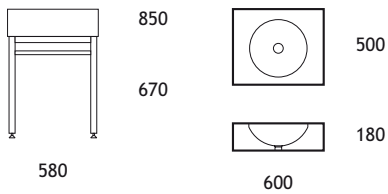

MINI SOIKKO BATH TUB

SHOWER TRAYS

The inner depth of the tray is 70 mm.

Shower Tray 885 x 885 x 180 mm
mounted on a steel structure
waste and drain component included

Shower Tray 1000 x 1000 x 180 mm
mounted on a steel structure
waste and drain component included

Shower Tray 1000 x 800 x 180 mm
mounted on a steel structure
waste and drain component included

Shower Tray 1200 x 1000 x 180 mm
mounted on a steel structure
waste and drain component included

SHOWER TRAY 1000 x 1000

WASH BASINS | 600 x 500 x 180 mm

Wash Basin

600 x 500 x 180 mm
 rectangular sink 400 x 350 x 130 mm
 on a steel base 580 x 480 x 670 mm
 waste and overflow component included

Wash Basin

600 x 500 x 180 mm
 rectangular sink 500 x 350 x 130 mm
 on a steel base 580 x 480 x 670 mm
 waste and overflow component included

Wash Basin

600 x 500 x 180 mm
 oval sink 490 x 320 x 155 mm
 on a steel base 580 x 480 x 670 mm
 waste and overflow component included

Wash Basin

600 x 500 x 180 mm
 round sink \varnothing 380 x 150 mm
 on a steel base 580 x 480 x 670 mm
 waste and overflow component included