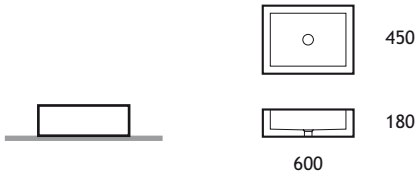

Wash Basin

600 x 450 x 180 mm
rectangular sink 500 x 350 x 130 mm
placed on a top
waste and overflow component included