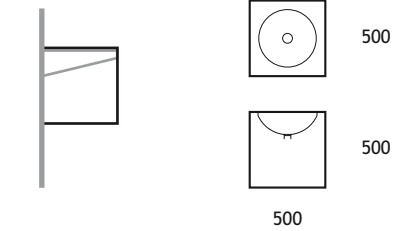

OVAL SINK

KEHTO WASH BASIN

WASH BASIN 1000 x 500
 WITH SINK 600 x 350

TORNI WASH BASIN

Design by Arup/Mick Brundle

850

ø460

TORNI Wash Basin

overall height 850 mm
round sink ø460 x h145 x d110 mm
cylindrical panels ø460 x h545 mm
on a metal frame
waste and overflow component included

WASH BASINS | special units

Design by Ulla Koskinen

KUUTIO Wash Basin