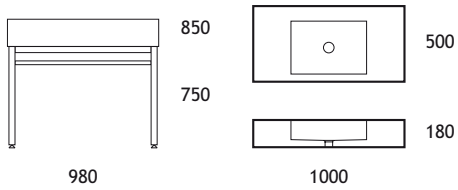

Shower Tray 1000 x 800 x 180 mm
mounted on a steel structure
waste and drain component included

Shower Tray 1200 x 1000 x 180 mm
mounted on a steel structure
waste and drain component included

SHOWER TRAY 1000 x 1000

WASH BASIN 600 x 500
 WITH ROUND SINK

WASH BASIN 600 x 500
 WITH SINK 400 x 350

ROUND SINK

WASH BASINS | 1000 x 500 x 180 mm

Wash Basin

1000 x 500 x 180 mm
 rectangular sink 500 x 350 x 130 mm
 on a steel base 980 x 480 x 670 mm
 waste and overflow component included