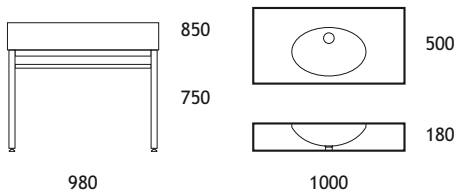

Shower Tray 1000 x 800 x 180 mm
mounted on a steel structure
waste and drain component included

Shower Tray 1200 x 1000 x 180 mm
mounted on a steel structure
waste and drain component included

SHOWER TRAY 1000 x 1000

Wash Basin

600 x 500 x 180 mm
 oval sink 490 x 320 x 155 mm
 on a steel base 580 x 480 x 670 mm
 waste and overflow component included

Wash Basin

600 x 500 x 180 mm
 round sink \varnothing 380 x 150 mm
 on a steel base 580 x 480 x 670 mm
 waste and overflow component included

WASH BASIN 600 x 500
 WITH ROUND SINK

WASH BASIN 600 x 500
 WITH SINK 400 x 350

ROUND SINK

WASH BASINS | 1000 x 500 x 180 mm

Wash Basin

1000 x 500 x 180 mm
 rectangular sink 500 x 350 x 130 mm
 on a steel base 980 x 480 x 670 mm
 waste and overflow component included

Wash Basin

1000 x 500 x 180 mm
 rectangular sink 800 x 300 x 130 mm
 on a steel base 980 x 480 x 670 mm
 waste and overflow component included

Wash Basin

1000 x 500 x 180 mm
 oval sink 490 x 320 x 155 mm
 on a steel base 980 x 480 x 670 mm
 waste and overflow component included