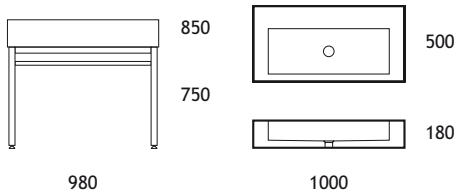

Shower Tray 1000 x 800 x 180 mm
mounted on a steel structure
waste and drain component included

Shower Tray 1200 x 1000 x 180 mm
mounted on a steel structure
waste and drain component included

SHOWER TRAY 1000 x 1000

WASH BASIN 600 x 500
 WITH ROUND SINK

WASH BASIN 600 x 500
 WITH SINK 400 x 350

ROUND SINK

WASH BASINS | 1000 x 500 x 180 mm

Wash Basin

1000 x 500 x 180 mm
 rectangular sink 500 x 350 x 130 mm
 on a steel base 980 x 480 x 670 mm
 waste and overflow component included