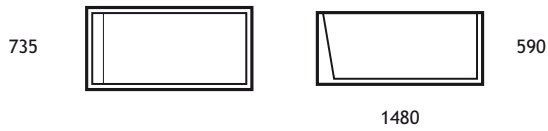

DESIGN COLLECTION

BATH TUBS	6
SHOWER TRAYS	8
WASH BASINS 600 x 500 x 180 mm	12
WASH BASINS 1000 x 500 x 180 mm	14
WASH BASINS 1000 x 500 x 100 mm	15
WASH BASINS Torni	17
WASH BASINS special units	19
WASH BASINS wall units	21
WASH BASINS on a top	22
FURNITURE	27
DURAT DESIGN	31

BATH TUBS

BLOCK Bath Tub

1780 x 790 x 720 mm
mounted on a steel structure
waste and overflow component included

MINI Bath Tub

1480 x 735 x 590 mm
mounted on a steel structure
waste and overflow component included

XS Bath Tub

1145 x 690 x 685 mm
mounted on a steel structure
waste and overflow component included

OVAL Bath Tub

1710 x 755 x 710 mm
mounted on a steel structure
waste and overflow component included

SOIKKO Bath Tub