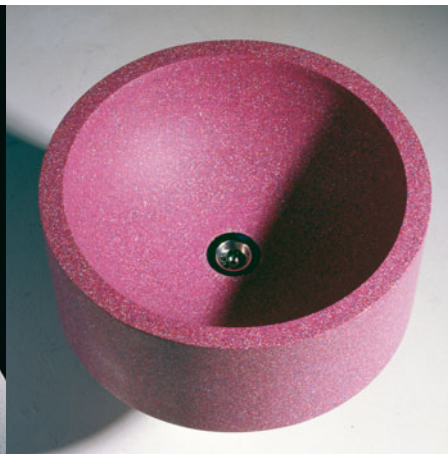

KIPPO WASH BASIN