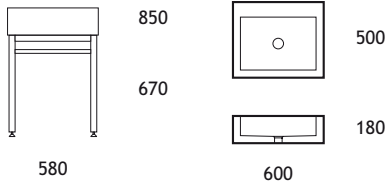

Wash Basin

600 x 500 x 180 mm
rectangular sink 500 x 350 x 130 mm
on a steel base 580 x 480 x 670 mm
waste and overflow component included