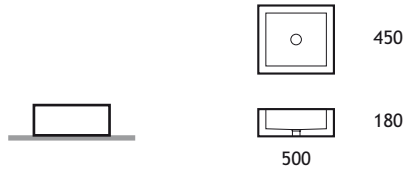

VATI Wash Basin

775 x 425 x 170 mm
placed on a top
waste component included

VATI WASH BASIN

KIPPO WASH BASIN

KIPPO WASH BASIN ON A DURAT SHELF

WASH BASINS | on a top

Wash Basin

440 x 330 x 180 mm
 rectangular sink 340 x 230 x 130 mm
 placed on a top
 waste and overflow component included