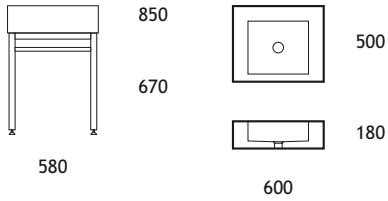

WASH BASINS | 600 x 500 x 180 mm

Wash Basin

600 x 500 x 180 mm
rectangular sink 400 x 350 x 130 mm
on a steel base 580 x 480 x 670 mm
waste and overflow component included