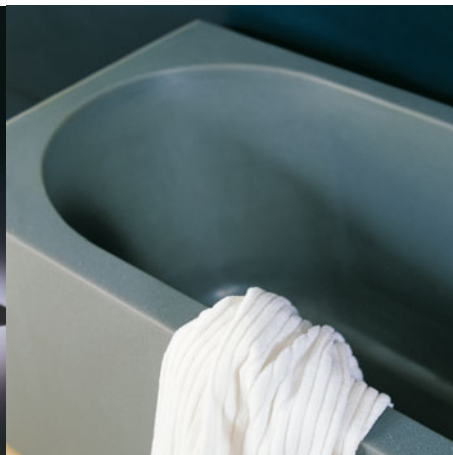

OVAL BATH TUB