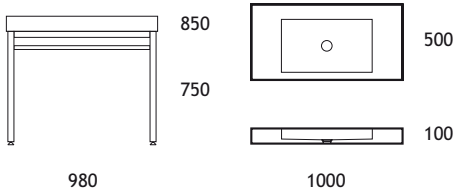

Wash Basin

1000 x 500 x 100 mm
rectangular sink 600 x 350 x 70 mm
on a steel base 980 x 480 x 750 mm
waste and overflow component included