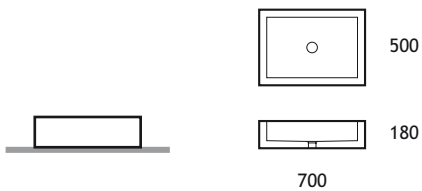

WASH BASINS | on a top

Wash Basin

440 x 330 x 180 mm
rectangular sink 340 x 230 x 130 mm
placed on a top
waste and overflow component included

Wash Basin

500 x 450 x 180 mm
rectangular sink 400 x 350 x 130 mm
placed on a top
waste and overflow component included

Wash Basin

600 x 450 x 180 mm
rectangular sink 500 x 350 x 130 mm
placed on a top
waste and overflow component included

Wash Basin

700 x 500 x 180 mm
rectangular sink 600 x 400 x 130 mm
placed on a top
waste and overflow component included

The **wash basins on a top** can also be wall mounted.
The back edge of the **wash basins on a top** can also be 100 mm
in width in order to fit taps.
Please specify the details in your order.