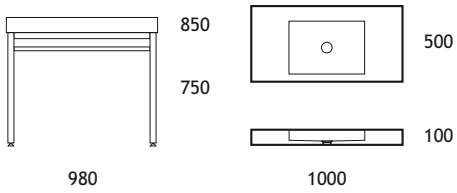

WASH BASINS | 1000 x 500 x 100 mm

Wash Basin

1000 x 500 x 100 mm
rectangular sink 500 x 350 x 70 mm
on a steel base 980 x 480 x 750 mm
waste and overflow component included