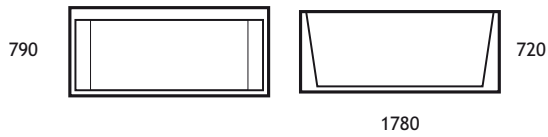

DESIGN COLLECTION

BATH TUBS	6
SHOWER TRAYS	8
WASH BASINS 600 x 500 x 180 mm	12
WASH BASINS 1000 x 500 x 180 mm	14
WASH BASINS 1000 x 500 x 100 mm	15
WASH BASINS Torni	17
WASH BASINS special units	19
WASH BASINS wall units	21
WASH BASINS on a top	22
FURNITURE	27
DURAT DESIGN	31

BATH TUBS

BLOCK Bath Tub

1780 x 790 x 720 mm
mounted on a steel structure
waste and overflow component included

MINI Bath Tub

1480 x 735 x 590 mm
mounted on a steel structure
waste and overflow component included

XS Bath Tub

1145 x 690 x 685 mm
mounted on a steel structure
waste and overflow component included

OVAL Bath Tub

1710 x 755 x 710 mm
mounted on a steel structure
waste and overflow component included

SOIKKO Bath Tub