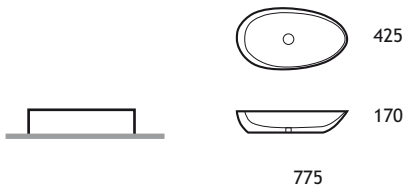

VATI Wash Basin

775 x 425 x 170 mm
placed on a top
waste component included