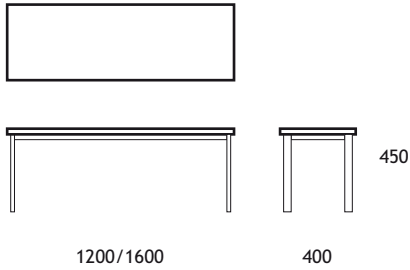

FURNITURE | seats

Design by Eeva Lithovius

RAITA Bench I

1600 x 400 x 450 mm
Durat top 1600 x 400 x 40 mm
on a steel base
colour options: multi-colour/twin colour

RAITA Bench II

1200 x 400 x 450 mm
Durat top 1200 x 400 x 40 mm
on a steel base
colour options: multi-colour/twin colour