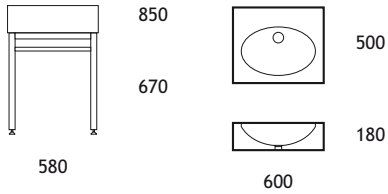

MINI SOIKKO BATH TUB

SHOWER TRAYS

The inner depth of the tray is 70 mm.

Shower Tray 885 x 885 x 180 mm
mounted on a steel structure
waste and drain component included

Shower Tray 1000 x 1000 x 180 mm
mounted on a steel structure
waste and drain component included

Shower Tray 1000 x 800 x 180 mm
mounted on a steel structure
waste and drain component included

Shower Tray 1200 x 1000 x 180 mm
mounted on a steel structure
waste and drain component included

SHOWER TRAY 1000 x 1000

WASH BASINS | 600 x 500 x 180 mm

Wash Basin

600 x 500 x 180 mm
 rectangular sink 400 x 350 x 130 mm
 on a steel base 580 x 480 x 670 mm
 waste and overflow component included

Wash Basin

600 x 500 x 180 mm
 rectangular sink 500 x 350 x 130 mm
 on a steel base 580 x 480 x 670 mm
 waste and overflow component included

Wash Basin

600 x 500 x 180 mm
 oval sink 490 x 320 x 155 mm
 on a steel base 580 x 480 x 670 mm
 waste and overflow component included

Wash Basin

600 x 500 x 180 mm
 round sink \varnothing 380 x 150 mm
 on a steel base 580 x 480 x 670 mm
 waste and overflow component included