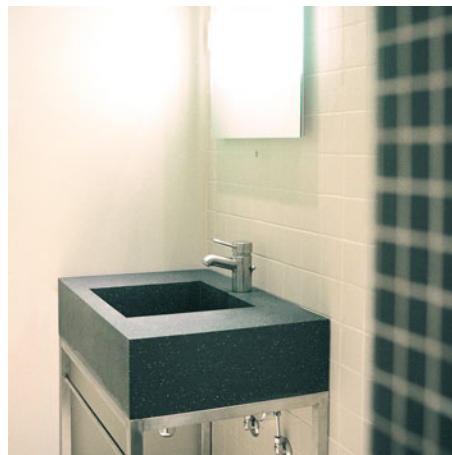

BATH TUBS

BLOCK Bath Tub

1780 x 790 x 720 mm
mounted on a steel structure
waste and overflow component included

MINI Bath Tub

1480 x 735 x 590 mm
mounted on a steel structure
waste and overflow component included

MINI SOIKKO BATH TUB

SHOWER TRAYS

The inner depth of the tray is 70 mm.

Shower Tray 885 x 885 x 180 mm
mounted on a steel structure
waste and drain component included

Shower Tray 1000 x 1000 x 180 mm
mounted on a steel structure
waste and drain component included

Shower Tray 1000 x 800 x 180 mm
mounted on a steel structure
waste and drain component included

Shower Tray 1200 x 1000 x 180 mm
mounted on a steel structure
waste and drain component included

SHOWER TRAY 1000 x 1000

KEHTO Wash Basin

1000 x 500 x 180 mm
 Kehto sink 510 x 320 x 150 mm
 on a steel base 980 x 480 x 670 mm
 waste and overflow component included

WASH BASIN 1000 x 500
 WITH SINK 500 x 350

WASH BASIN 1000 x 500
 WITH SINK 500 x 350