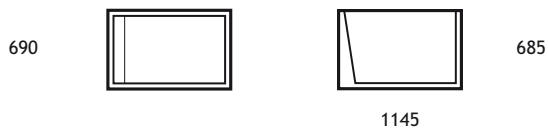

BATH TUBS

BLOCK Bath Tub

1780 x 790 x 720 mm
mounted on a steel structure
waste and overflow component included

MINI Bath Tub

1480 x 735 x 590 mm
mounted on a steel structure
waste and overflow component included

XS Bath Tub

1145 x 690 x 685 mm
mounted on a steel structure
waste and overflow component included

OVAL Bath Tub

1710 x 755 x 710 mm
mounted on a steel structure
waste and overflow component included

SOIKKO Bath Tub