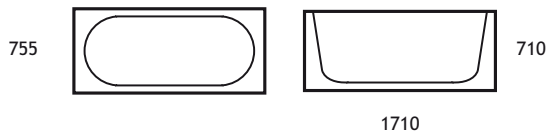

BATH TUBS

BLOCK Bath Tub

1780 x 790 x 720 mm
mounted on a steel structure
waste and overflow component included

MINI Bath Tub

1480 x 735 x 590 mm
mounted on a steel structure
waste and overflow component included

XS Bath Tub

1145 x 690 x 685 mm
mounted on a steel structure
waste and overflow component included

OVAL Bath Tub

1710 x 755 x 710 mm
mounted on a steel structure
waste and overflow component included

SOIKKO Bath Tub