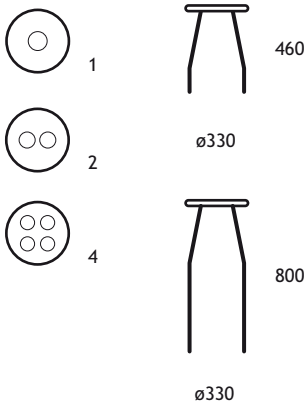

The **wall mounted wash basins** can also be placed on a top.
 The back edge of the **wall mounted wash basins** can also be 100 mm in width in order to fit taps.
 Please specify the details in your order.

FURNITURE | seats

Design by Eeva Lithovius

RAITA Bench I

1600 x 400 x 450 mm
Durat top 1600 x 400 x 40 mm
on a steel base
colour options: multi-colour/twin colour

RAITA Bench II

1200 x 400 x 450 mm
Durat top 1200 x 400 x 40 mm
on a steel base
colour options: multi-colour/twin colour

JAKKARA Stool (low)

ø330 x 460 mm
on steel legs

JAKKARA Stool (high)

ø330 x 800 mm
on steel legs

JAKKARA STOOL (LOW) I

FURNITURE | tables

Design by Eeva Lithovius

TAMMI Table

2000 x 1000 x 740 mm
Durat top 2000 x 1000 x 30 mm
Oak legs 120 x 50 x 680 mm

740

2000

1000

LAIKKU Table

1600 x 800 x 728 mm
Durat top 1600 x 800 x 30 mm
Legs in polished chrome

728

1600