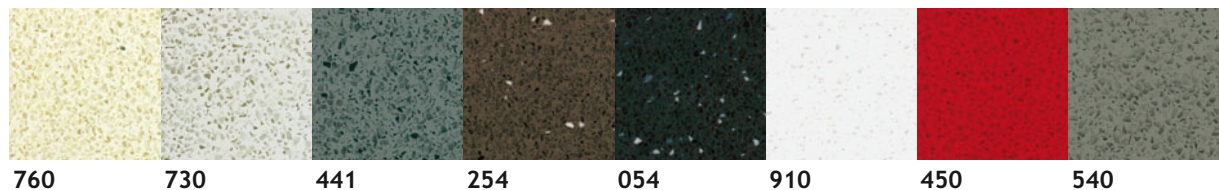

DURAT® design collection

The DURAT® design collection is a selection of exclusive, minimalist design furniture mainly for use in bathroom interiors. The collection includes bath tubs, shower trays, wash basins, tables, stools and benches.

The DURAT® design collection has been developed by Ulla Koskinen, Ulla Tuominen and Eeva Lithovius.

DURAT® material

The design models are made of DURAT®, which is a solid surface material containing recycled plastics. The surface is easy to keep clean, resistant to various chemicals and can always be renewed by a light sanding if needed.

DURAT® colours

The recommended colours for the DURAT® design models are the DURAT® colours 910 (white), 760 (cream), 730 (light grey), 441 (dark grey) 540 (concrete), 054 (dark grey/black), 254 (dark brown) and 450 (red). The models are, however, available in all standard Durat colours.

All dimensions within this catalogue are quoted Length x Width x Height.

Disclaimer: Due to technical reasons the printed colours may not correspond fully to the actual colours. Tonester Ltd reserves the right to alter or change any information contained in this brochure. © Tonester Ltd 2004