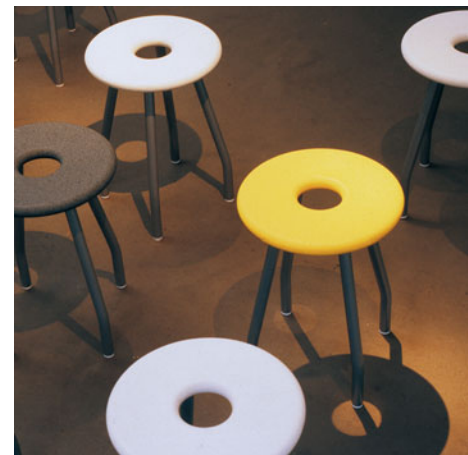

JAKKARA STOOL (LOW) I