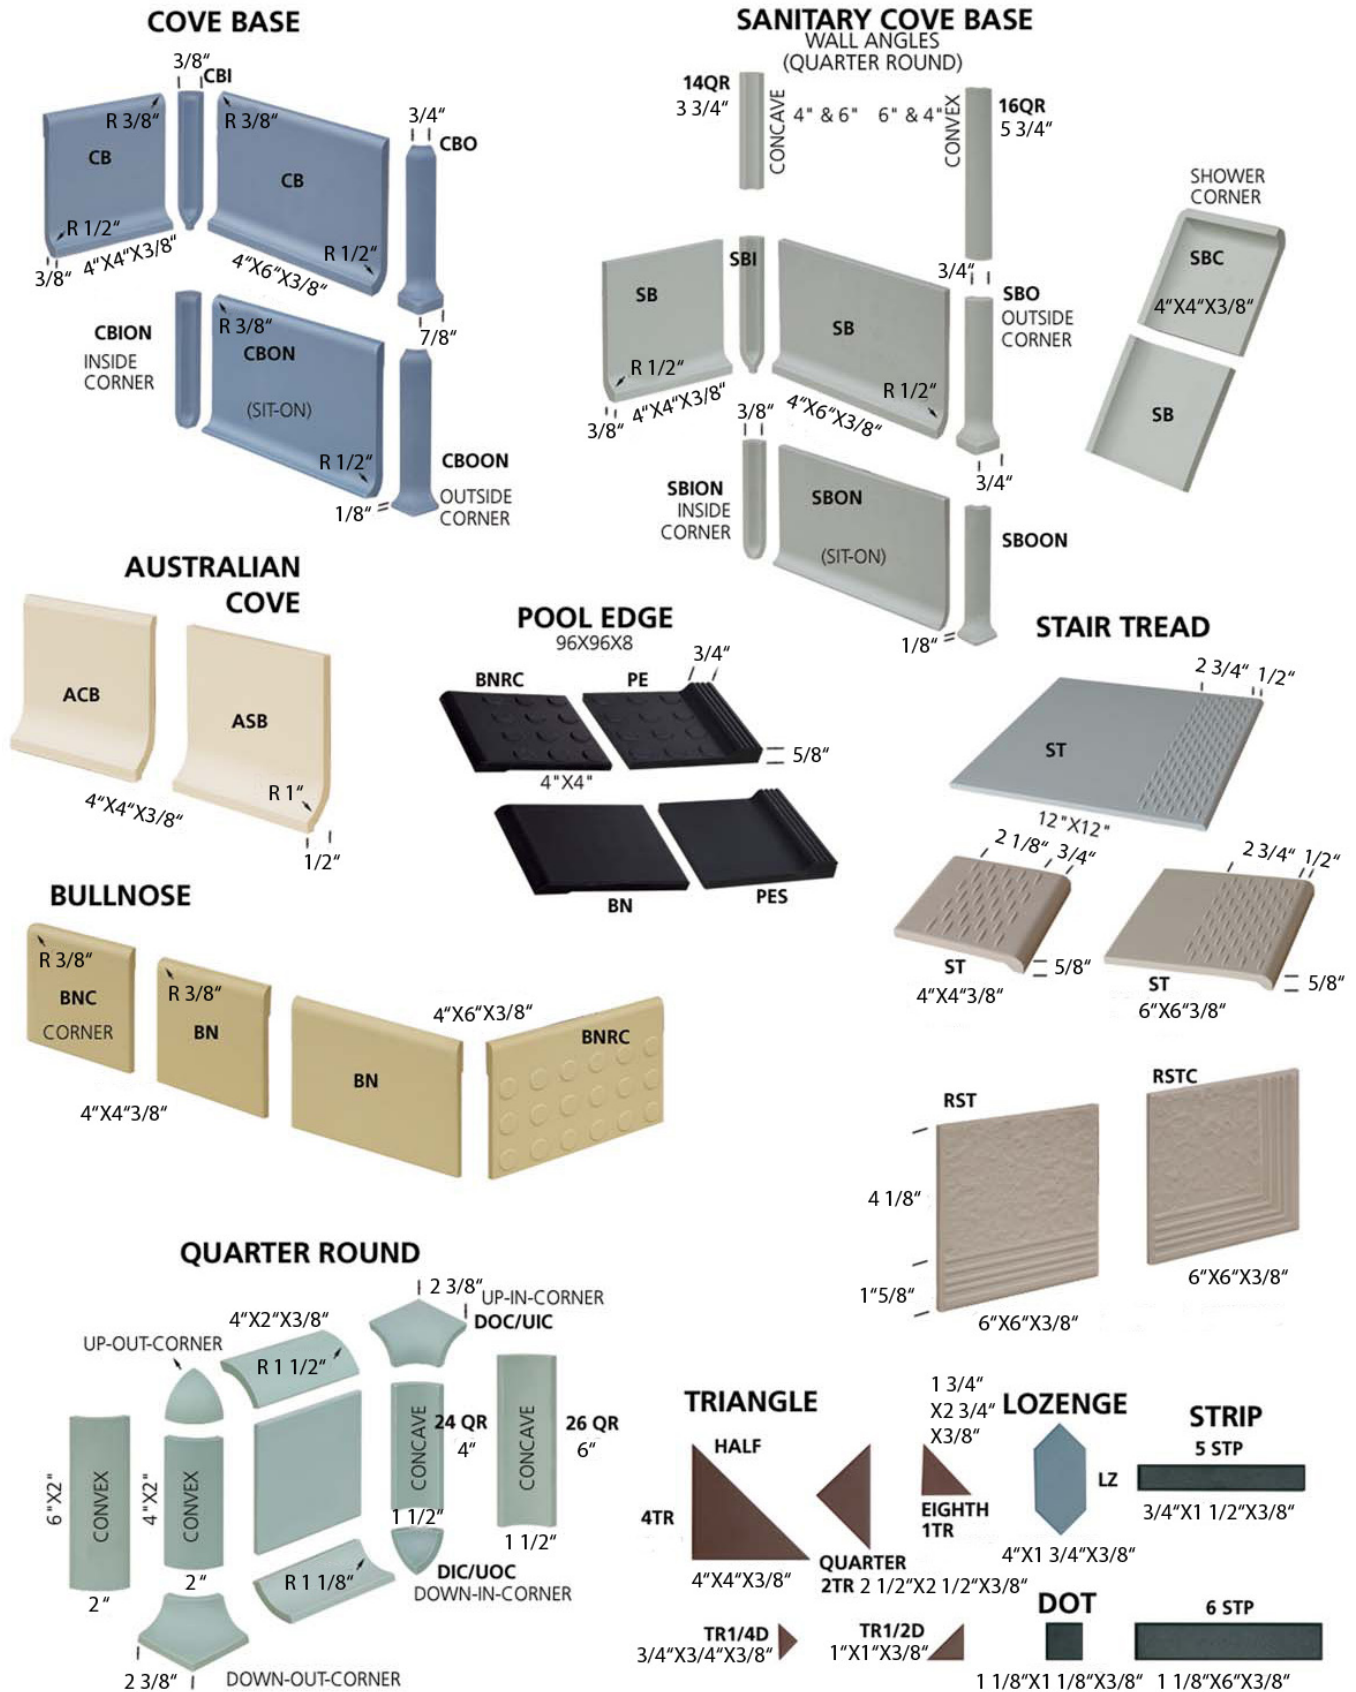

ECO-GRES™ ACCESSORIES

Measurements in inch