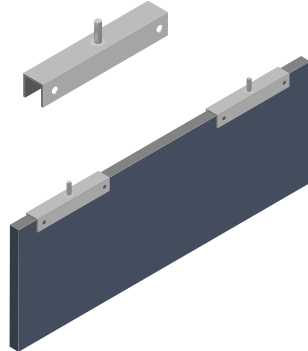

## SIMPLE CHANNEL BAFFLE

### DUC Direct Mount U-Channel

Direct mount U-channel for drywall or wood ceilings

### MUC Male U-Channel

Male 1/4-20 threaded rod attaches to standard hanging hardware