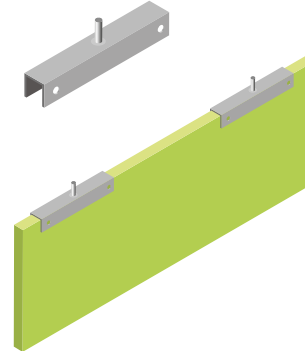

FUC Female U-Channel

Accepts 1/4-20 threaded bolt for concrete ceiling or other hardware installation