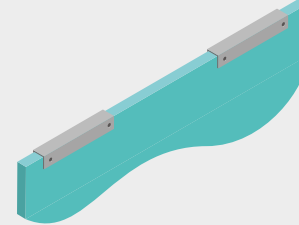

ADDITIONAL INFO

T-GRID CLIPS

Add style to plain drop ceilings by mounting EchoPanel baffles. T-grid clips and FUC brackets easily attach to standard 15/16" T-Grid.