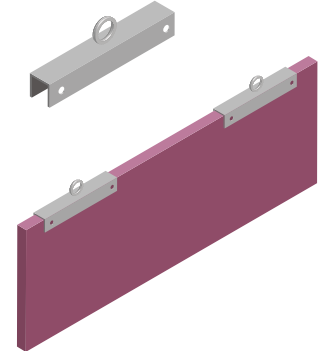

### DUC Direct Mount U-Channel

Direct mount U-channel for drywall or wood ceilings

### MUC Male U-Channel

Male 1/4-20 threaded rod attaches to standard hanging hardware

### FUC Female U-Channel

Accepts 1/4-20 threaded bolt for concrete ceiling or other hardware installation

### EUC Eyebolt U-Channel

Eyebolt solution for cable or chain hanging