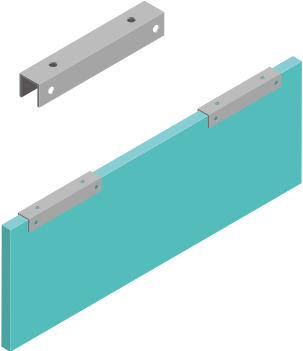

SIMPLE BAFFLE

Standard baffle lengths: 40", 47", 72", 94" • 12mm Thick • 11.5" Depth

SIMPLE CHANNEL BAFFLE

DUC Direct Mount U-Channel

Direct mount U-channel for drywall or wood ceilings