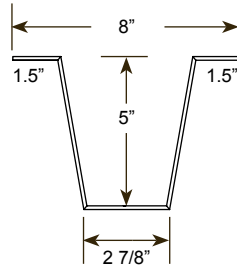

# ECHOFOLD

Precut folded wall/ceiling panels • Length: 47.24"  
 2 styles, Maxi (14" W x 10" D folded) and Mini (8" W x 5" D folded)

EchoPanel®  
 SYSTEMS

MAXI

MINI

2x2 or 2x4 ACT Ceiling options also available.

### INSTALLATION INSTRUCTIONS

Install EchoFold using standard construction adhesive (non-PVA) or mechanical fasteners, lining up adjoining elements prior to attaching.

**ECHOFOLD** is sold individually in 47.24" length x 8" (mini) or 14" (maxi) folded width. EchoFold ships flat and is folded prior to installation.