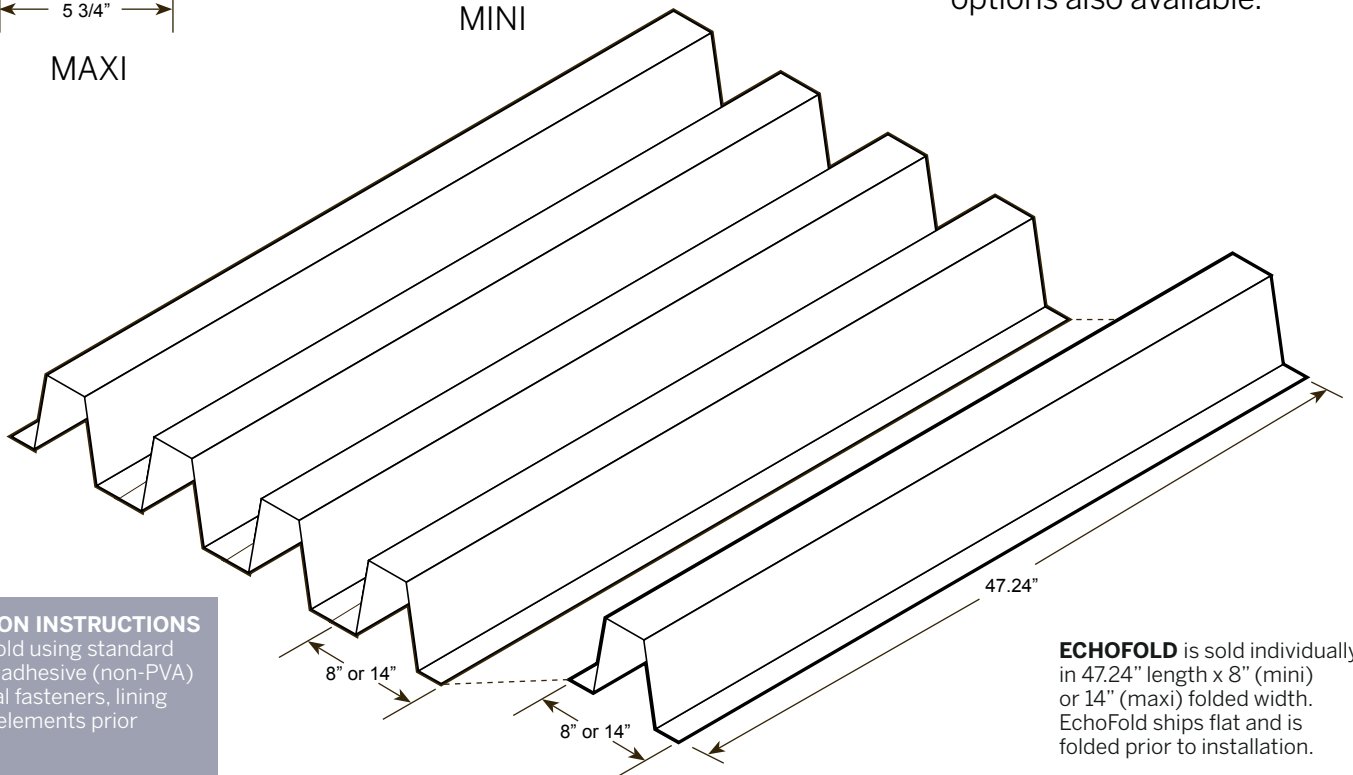

# ECHOFOLD

Precut folded wall/ceiling panels • Length: 47.24"  
 2 styles, Maxi (14" W x 10" D folded) and Mini (8" W x 5" D folded)

EchoPanel®  
 SYSTEMS

MAXI

MINI

2x2 or 2x4 ACT Ceiling options also available.

### INSTALLATION INSTRUCTIONS

Install EchoFold using standard construction adhesive (non-PVA) or mechanical fasteners, lining up adjoining elements prior to attaching.

**ECHOFOLD** is sold individually in 47.24" length x 8" (mini) or 14" (maxi) folded width. EchoFold ships flat and is folded prior to installation.