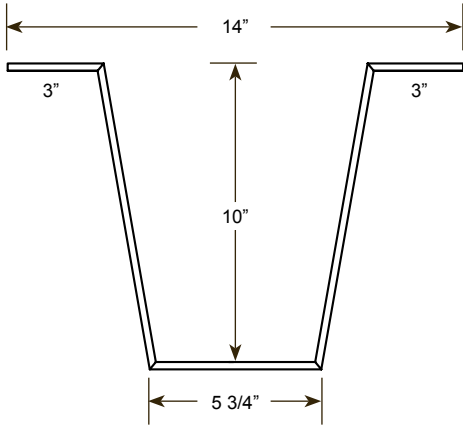

# ECHOFOLD

Precut folded wall/ceiling panels • Length: 47.24"  
 2 styles, Maxi (14" W x 10" D folded) and Mini (8" W x 5" D folded)

EchoPanel®  
 SYSTEMS

MAXI

MINI

2x2 or 2x4 ACT Ceiling options also available.

### INSTALLATION INSTRUCTIONS

Install EchoFold using standard construction adhesive (non-PVA) or mechanical fasteners, lining up adjoining elements prior to attaching.

**ECHOFOLD** is sold individually in 47.24" length x 8" (mini) or 14" (maxi) folded width. EchoFold ships flat and is folded prior to installation.