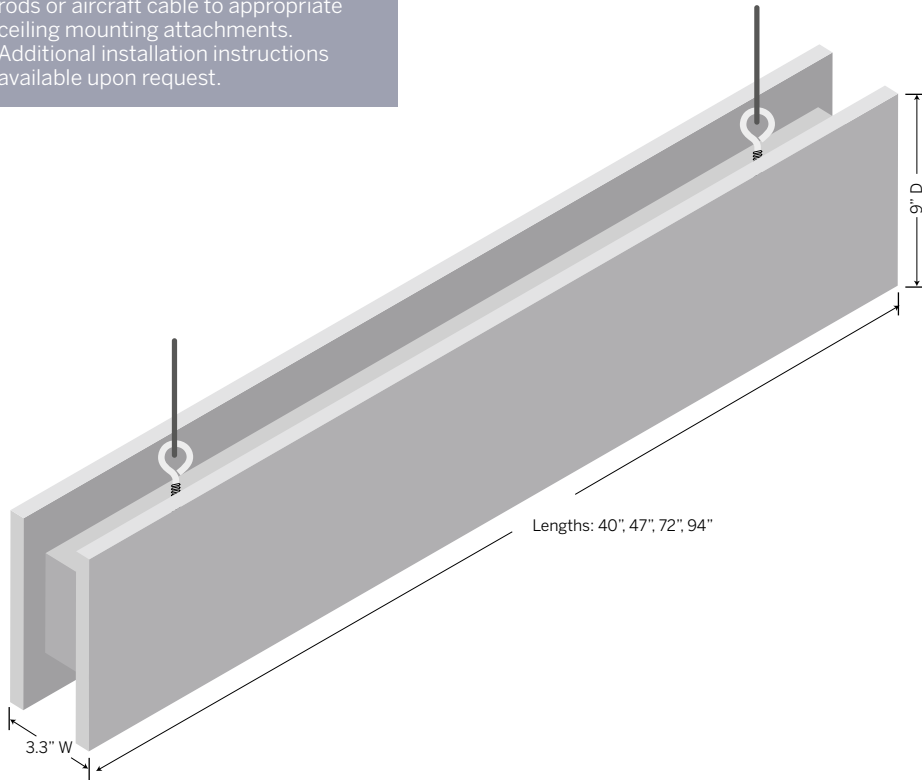

# H-BAFFLE

Free-hanging prefabricated baffles

Lengths: 40", 47", 72", 94" • 3.3"W x 9"D

EchoPanel®  
SYSTEMS

## INSTALLATION INSTRUCTIONS

EchoPanel H-baffles are installed using rods or aircraft cable to appropriate ceiling mounting attachments. Additional installation instructions available upon request.

## MOUNTING HARDWARE OPTIONS

H-Baffle comes with either Eyebolt or 1/4"-20 male threaded rod which is compatible with female 1/4"-20 mounting hardware, sold separately.

H-Baffle is one of Kirei's acoustically winning design features- helping you design visually stunning, acoustically controlled spaces for creative, productive living, working and play.