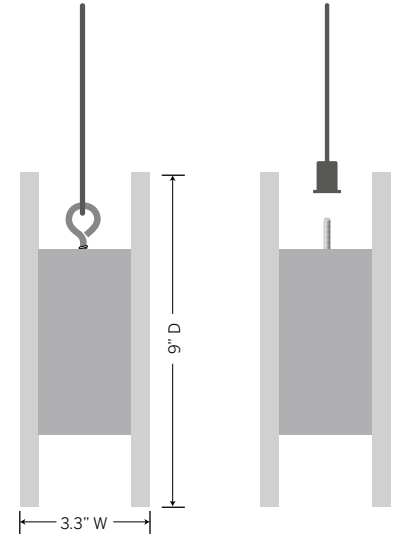

# H-BAFFLE

Free-hanging prefabricated baffles

Lengths: 40", 47", 72", 94" • 3.3"W x 9"D

EchoPanel®  
SYSTEMS

## INSTALLATION INSTRUCTIONS

EchoPanel H-baffles are installed using rods or aircraft cable to appropriate ceiling mounting attachments. Additional installation instructions available upon request.

## MOUNTING HARDWARE OPTIONS

H-Baffle comes with either Eyebolt or 1/4"-20 male threaded rod which is compatible with female 1/4"-20 mounting hardware, sold separately.

H-Baffle is one of Kirei's acoustically winning design features- helping you design visually stunning, acoustically controlled spaces for creative, productive living, working and play.