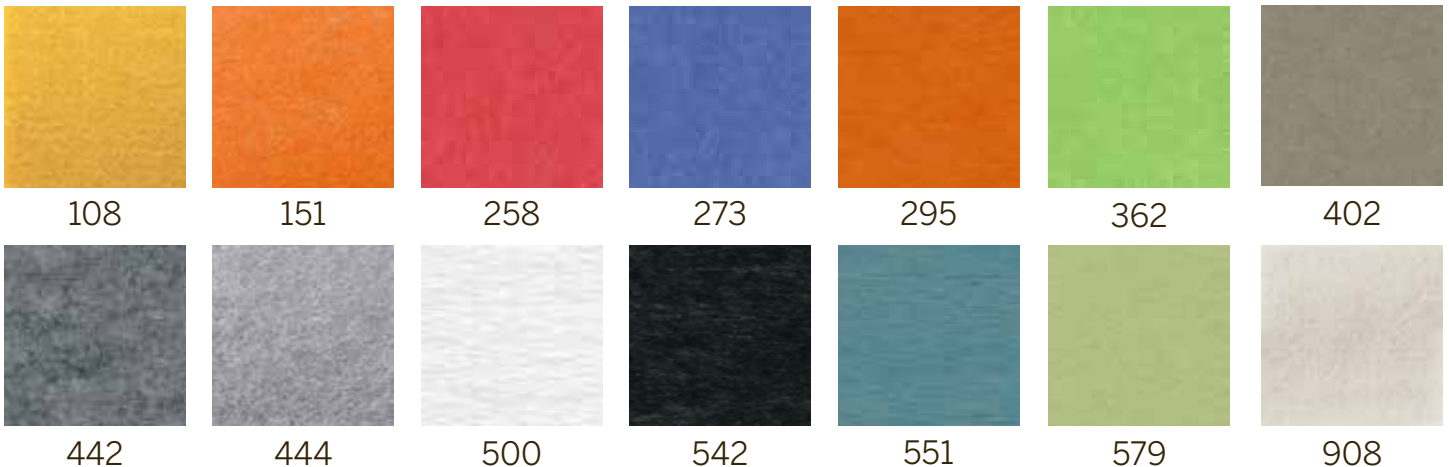

## AVAILABLE COLORS

REV: Aug 2015