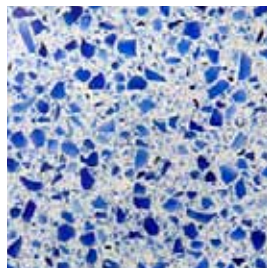

White Pearl

Sage Pearl

Sky Pearl

Amber Pearl

Pearl Grey

Fogbound

Gotham Grey

Alpine White

Snow Flurry

Latte

Forest Fern

Denim Moss

Cobalt Ice

Sapphire Snow

Moroccan Red
Tuscan Sunset

Sustainability

IceStone Products

- 16 Standard colors, including jewel tones and neutrals
- Standard slab size: 52.5" x 96" x 1.25"
- Durable surface is scratch, stain, and UV resistant
- Must be sealed and waxed
- NSF certified, approved for use in food zones