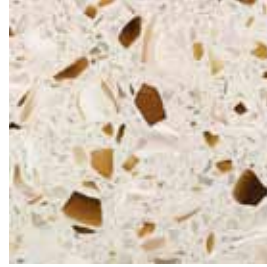

White Pearl

Sage Pearl

Sky Pearl

Amber Pearl

Pearl Grey

Fogbound

Gotham Grey

Alpine White

Snow Flurry

Latte

Forest Fern

Denim Moss

Cobalt Ice

Sapphire Snow

Moroccan Red
Tuscan Sunset

Sustainability

IceStone Products

- 16 Standard colors, including jewel tones and neutrals
- Standard slab size: 52.5" x 96" x 1.25"
- Durable surface is scratch, stain, and UV resistant
- Must be sealed and waxed
- NSF certified, approved for use in food zones