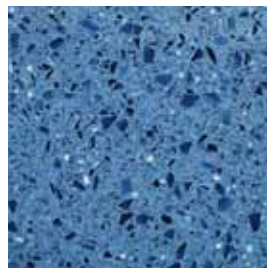

White Pearl

Sage Pearl

Sky Pearl

Amber Pearl

Pearl Grey

Fogbound

Gotham Grey

Alpine White

Snow Flurry

Latte

Forest Fern

Denim Moss

Cobalt Ice

Sapphire Snow

Moroccan Red
Tuscan Sunset

Sustainability

IceStone Products

- 16 Standard colors, including jewel tones and neutrals
- Standard slab size: 52.5" x 96" x 1.25"
- Durable surface is scratch, stain, and UV resistant
- Must be sealed and waxed
- NSF certified, approved for use in food zones