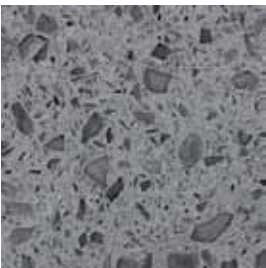

White Pearl

Sage Pearl

Sky Pearl

Amber Pearl

Pearl Grey

Fogbound

Gotham Grey

Alpine White

Snow Flurry

Latte

Forest Fern

Denim Moss

Cobalt Ice

Sapphire Snow

Moroccan Red
Tuscan Sunset

Sustainability

IceStone Products

- 16 Standard colors, including jewel tones and neutrals
- Standard slab size: 52.5" x 96" x 1.25"
- Durable surface is scratch, stain, and UV resistant
- Must be sealed and waxed
- NSF certified, approved for use in food zones