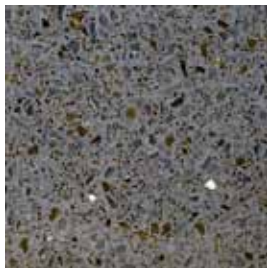

White Pearl

Sage Pearl

Sky Pearl

Amber Pearl

Pearl Grey

Fogbound

Gotham Grey

Alpine White

Snow Flurry

Latte

Forest Fern

Denim Moss

Cobalt Ice

Sapphire Snow

Moroccan Red
Tuscan Sunset

Sustainability

IceStone Products

- 16 Standard colors, including jewel tones and neutrals
- Standard slab size: 52.5" x 96" x 1.25"
- Durable surface is scratch, stain, and UV resistant
- Must be sealed and waxed
- NSF certified, approved for use in food zones