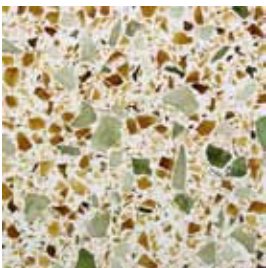

White Pearl

Sage Pearl

Sky Pearl

Amber Pearl

Pearl Grey

Fogbound

Gotham Grey

Alpine White

Snow Flurry

Latte

Forest Fern

Denim Moss

Cobalt Ice

Sapphire Snow

Moroccan Red
Tuscan Sunset

Sustainability

IceStone Products

- 16 Standard colors, including jewel tones and neutrals
- Standard slab size: 52.5" x 96" x 1.25"
- Durable surface is scratch, stain, and UV resistant
- Must be sealed and waxed
- NSF certified, approved for use in food zones