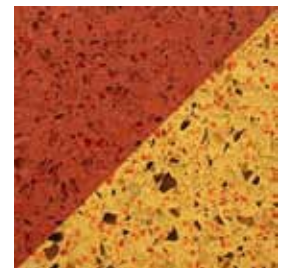

White Pearl

Sage Pearl

Sky Pearl

Amber Pearl

Pearl Grey

Fogbound

Gotham Grey

Alpine White

Snow Flurry

Latte

Forest Fern

Denim Moss

Cobalt Ice

Sapphire Snow

Moroccan Red
Tuscan Sunset

Sustainability

IceStone Products

- 16 Standard colors, including jewel tones and neutrals
- Standard slab size: 52.5" x 96" x 1.25"
- Durable surface is scratch, stain, and UV resistant
- Must be sealed and waxed
- NSF certified, approved for use in food zones