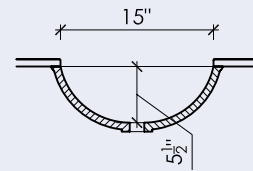

*Sampling of colors. Others available upon request. Printed colors are only representations. Please call for a physical sample.

ROUND II

15" x 5-1/2"

OVAL II

20" x 13" x 5-1/2"

BLOCK I-A

14" x 9" x 5"

BLOCK I-B

14" x 14" x 5"

BLOCK III

16" x 14" x 5"

BLOCK VIII

24" x 14" x 5"

BLOCK XIV

55" x 14" x 5"

WAVE I

17" x 12" x 5"

BLOCK FH I

33" x 16" x 9-1/2"

BLOCK FH II

COMING SOON!

*All sinks are available integrated, wall-mounted, as stand alone vessels, or with a base
**Block I-A, I-B, III, VIII have inside and outside radii of 1/2", Block XIV has an 1/2" inside and 3/4" outside radius