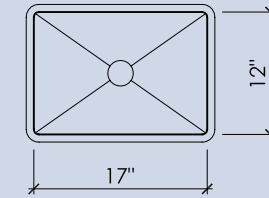

*Sampling of colors. Others available upon request. Printed colors are only representations. Please call for a physical sample.

ROUND II

15" x 5-1/2"

OVAL II

20" x 13" x 5-1/2"

BLOCK I-A

14" x 9" x 5"

BLOCK I-B

14" x 14" x 5"

BLOCK III

16" x 14" x 5"

BLOCK VIII

24" x 14" x 5"

BLOCK XIV

55" x 14" x 5"

WAVE I

17" x 12" x 5"

BLOCK FH I

33" x 16" x 9-1/2"

BLOCK FH II

COMING SOON!

*All sinks are available integrated, wall-mounted, as stand alone vessels, or with a base
**Block I-A, I-B, III, VIII have inside and outside radii of 1/2", Block XIV has an 1/2" inside and 3/4" outside radius