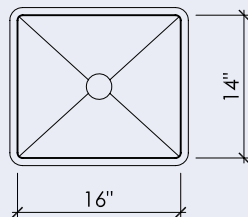

ROUND II

15" x 5-1/2"

OVAL II

18" x 12" x 5"

BLOCK I-A

15" x 9" x 5"

BLOCK I-B

14" x 14" x 5"

BLOCK III

16" x 14" x 5"

BLOCK VIII

24" x 14" x 5"

BLOCK XIV

55" x 14" x 5"

WAVE I

18" x 12" x 6"

WAVE II

27" x 13" x 4"

BLOCK FH I

33" x 16" x 9"

BLOCK FH I

30" x 17" x 10"

*All sinks are available integrated, wall-mounted, as stand alone vessels, or with a base
**Block I-A, I-B, III, VIII have inside and outside radii of 1/2", Block XIV has an 1/2" inside and 3/4" outside radius

***All sinks come standard without overflow holes, but a 5/8" overflow is available upon request
****All sinks dimensions are inside dimensions, detailed spec sheets are available upon request