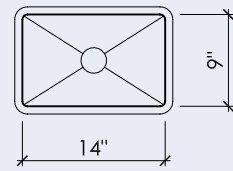

*Sampling of colors. Others available upon request. Printed colors are only representations. Please call for a physical sample.

ROUND II

15" x 5-1/2"

OVAL II

20" x 13" x 5-1/2"

BLOCK I-A

14" x 9" x 5"

BLOCK I-B

14" x 14" x 5"

BLOCK III

16" x 14" x 5"

BLOCK VIII

24" x 14" x 5"

BLOCK XIV

55" x 14" x 5"

WAVE I

17" x 12" x 5"

BLOCK FH I

33" x 16" x 9-1/2"

BLOCK FH II

COMING SOON!

*All sinks are available integrated, wall-mounted, as stand alone vessels, or with a base
**Block I-A, I-B, III, VIII have inside and outside radii of 1/2", Block XIV has an 1/2" inside and 3/4" outside radius