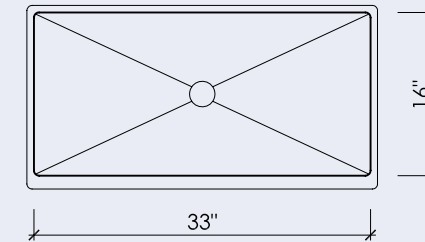

14" x 14" x 5"

BLOCK III

16" x 14" x 5"

BLOCK VIII

24" x 14" x 5"

BLOCK XIV

55" x 14" x 5"

WAVE I

17" x 12" x 5"

BLOCK FH I

33" x 16" x 9-1/2"

BLOCK FH II

COMING SOON!

*All sinks are available integrated, wall-mounted, as stand alone vessels, or with a base
**Block I-A, I-B, III, VIII have inside and outside radii of 1/2", Block XIV has an 1/2" inside and 3/4" outside radius