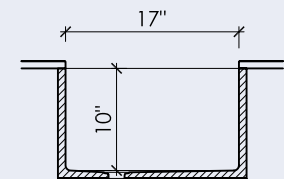

ROUND II

15" x 5-1/2"

OVAL II

18" x 12" x 5"

BLOCK I-A

15" x 9" x 5"

BLOCK I-B

14" x 14" x 5"

BLOCK III

16" x 14" x 5"

BLOCK VIII

24" x 14" x 5"

BLOCK XIV

55" x 14" x 5"

WAVE I

18" x 12" x 6"

WAVE II

27" x 13" x 4"

BLOCK FH I

33" x 16" x 9"

BLOCK FH I

30" x 17" x 10"

*All sinks are available integrated, wall-mounted, as stand alone vessels, or with a base
**Block I-A, I-B, III, VIII have inside and outside radii of 1/2", Block XIV has an 1/2" inside and 3/4" outside radius

***All sinks come standard without overflow holes, but a 5/8" overflow is available upon request
****All sinks dimensions are inside dimensions, detailed spec sheets are available upon request