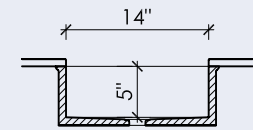

*Sampling of colors. Others available upon request. Printed colors are only representations. Please call for a physical sample.

ROUND II

15" x 5-1/2"

OVAL II

20" x 13" x 5-1/2"

BLOCK I-A

14" x 9" x 5"

BLOCK I-B

14" x 14" x 5"

BLOCK III

16" x 14" x 5"

BLOCK VIII

24" x 14" x 5"

BLOCK XIV

55" x 14" x 5"

WAVE I

17" x 12" x 5"

BLOCK FH I

33" x 16" x 9-1/2"

BLOCK FH II

COMING SOON!

*All sinks are available integrated, wall-mounted, as stand alone vessels, or with a base
**Block I-A, I-B, III, VIII have inside and outside radii of 1/2", Block XIV has an 1/2" inside and 3/4" outside radius