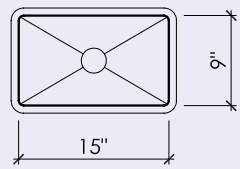

ROUND II

15" x 5-1/2"

OVAL II

18" x 12" x 5"

BLOCK I-A

15" x 9" x 5"

BLOCK I-B

14" x 14" x 5"

BLOCK III

16" x 14" x 5"

BLOCK VIII

24" x 14" x 5"

BLOCK XIV

55" x 14" x 5"

WAVE I

18" x 12" x 6"

WAVE II

27" x 13" x 4"

BLOCK FH I

33" x 16" x 9"

BLOCK FH I

30" x 17" x 10"

*All sinks are available integrated, wall-mounted, as stand alone vessels, or with a base
**Block I-A, I-B, III, VIII have inside and outside radii of 1/2", Block XIV has an 1/2" inside and 3/4" outside radius

***All sinks come standard without overflow holes, but a 5/8" overflow is available upon request
****All sinks dimensions are inside dimensions, detailed spec sheets are available upon request