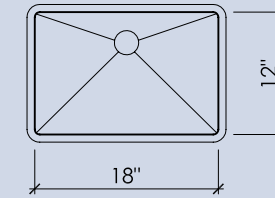

ROUND II

15" x 5-1/2"

OVAL II

18" x 12" x 5"

BLOCK I-A

15" x 9" x 5"

BLOCK I-B

14" x 14" x 5"

BLOCK III

16" x 14" x 5"

BLOCK VIII

24" x 14" x 5"

BLOCK XIV

55" x 14" x 5"

WAVE I

18" x 12" x 6"

WAVE II

27" x 13" x 4"

BLOCK FH I

33" x 16" x 9"

BLOCK FH I

30" x 17" x 10"

*All sinks are available integrated, wall-mounted, as stand alone vessels, or with a base
**Block I-A, I-B, III, VIII have inside and outside radii of 1/2", Block XIV has an 1/2" inside and 3/4" outside radius

***All sinks come standard without overflow holes, but a 5/8" overflow is available upon request
****All sinks dimensions are inside dimensions, detailed spec sheets are available upon request