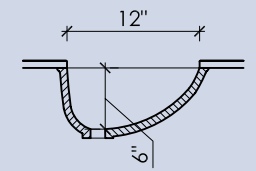

ROUND II

15" x 5-1/2"

OVAL II

18" x 12" x 5"

BLOCK I-A

15" x 9" x 5"

BLOCK I-B

14" x 14" x 5"

BLOCK III

16" x 14" x 5"

BLOCK VIII

24" x 14" x 5"

BLOCK XIV

55" x 14" x 5"

WAVE I

18" x 12" x 6"

WAVE II

27" x 13" x 4"

BLOCK FH I

33" x 16" x 9"

BLOCK FH I

30" x 17" x 10"

*All sinks are available integrated, wall-mounted, as stand alone vessels, or with a base
**Block I-A, I-B, III, VIII have inside and outside radii of 1/2", Block XIV has an 1/2" inside and 3/4" outside radius

***All sinks come standard without overflow holes, but a 5/8" overflow is available upon request
****All sinks dimensions are inside dimensions, detailed spec sheets are available upon request