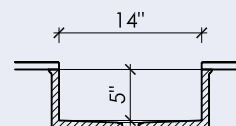

ROUND II

15" x 5-1/2"

OVAL II

18" x 12" x 5"

BLOCK I-A

15" x 9" x 5"

BLOCK I-B

14" x 14" x 5"

BLOCK III

16" x 14" x 5"

BLOCK VIII

24" x 14" x 5"

BLOCK XIV

55" x 14" x 5"

WAVE I

18" x 12" x 6"

WAVE II

27" x 13" x 4"

BLOCK FH I

33" x 16" x 9"

BLOCK FH I

30" x 17" x 10"

*All sinks are available integrated, wall-mounted, as stand alone vessels, or with a base
**Block I-A, I-B, III, VIII have inside and outside radii of 1/2", Block XIV has an 1/2" inside and 3/4" outside radius

***All sinks come standard without overflow holes, but a 5/8" overflow is available upon request
****All sinks dimensions are inside dimensions, detailed spec sheets are available upon request