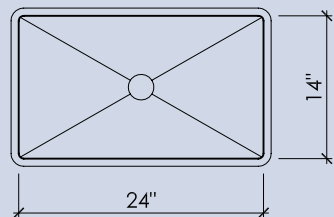

ROUND II

15" x 5-1/2"

OVAL II

18" x 12" x 5"

BLOCK I-A

15" x 9" x 5"

BLOCK I-B

14" x 14" x 5"

BLOCK III

16" x 14" x 5"

BLOCK VIII

24" x 14" x 5"

BLOCK XIV

55" x 14" x 5"

WAVE I

18" x 12" x 6"

WAVE II

27" x 13" x 4"

BLOCK FH I

33" x 16" x 9"

BLOCK FH I

30" x 17" x 10"

*All sinks are available integrated, wall-mounted, as stand alone vessels, or with a base
**Block I-A, I-B, III, VIII have inside and outside radii of 1/2", Block XIV has an 1/2" inside and 3/4" outside radius