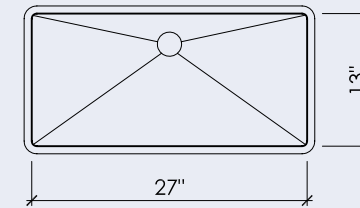

ROUND II

15" x 5-1/2"

OVAL II

18" x 12" x 5"

BLOCK I-A

15" x 9" x 5"

BLOCK I-B

14" x 14" x 5"

BLOCK III

16" x 14" x 5"

BLOCK VIII

24" x 14" x 5"

BLOCK XIV

55" x 14" x 5"

WAVE I

18" x 12" x 6"

WAVE II

27" x 13" x 4"

BLOCK FH I

33" x 16" x 9"

BLOCK FH I

30" x 17" x 10"

*All sinks are available integrated, wall-mounted, as stand alone vessels, or with a base
**Block I-A, I-B, III, VIII have inside and outside radii of 1/2", Block XIV has an 1/2" inside and 3/4" outside radius

***All sinks come standard without overflow holes, but a 5/8" overflow is available upon request
****All sinks dimensions are inside dimensions, detailed spec sheets are available upon request