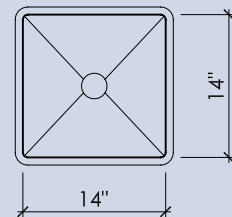

*Sampling of colors. Others available upon request. Printed colors are only representations. Please call for a physical sample.

ROUND II

15" x 5-1/2"

OVAL II

20" x 13" x 5-1/2"

BLOCK I-A

14" x 9" x 5"

BLOCK I-B

14" x 14" x 5"

BLOCK III

16" x 14" x 5"

BLOCK VIII

24" x 14" x 5"

BLOCK XIV

55" x 14" x 5"

WAVE I

17" x 12" x 5"

BLOCK FH I

33" x 16" x 9-1/2"

BLOCK FH II

COMING SOON!

*All sinks are available integrated, wall-mounted, as stand alone vessels, or with a base
**Block I-A, I-B, III, VIII have inside and outside radii of 1/2", Block XIV has an 1/2" inside and 3/4" outside radius