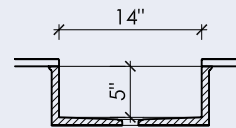

ROUND II

15" x 5-1/2"

OVAL II

18" x 12" x 5"

BLOCK I-A

15" x 9" x 5"

BLOCK I-B

14" x 14" x 5"

BLOCK III

16" x 14" x 5"

BLOCK VIII

24" x 14" x 5"

BLOCK XIV

55" x 14" x 5"

WAVE I

18" x 12" x 6"

WAVE II

27" x 13" x 4"

BLOCK FH I

33" x 16" x 9"

BLOCK FH I

30" x 17" x 10"

*All sinks are available integrated, wall-mounted, as stand alone vessels, or with a base
**Block I-A, I-B, III, VIII have inside and outside radii of 1/2", Block XIV has an 1/2" inside and 3/4" outside radius