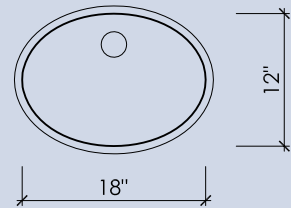

910	100	730	760	030	054
260	620	660	160	430	540
090	310	470	480	424	450
070	750	150	080	704	671
370	280	391	230	231	190
211	610	810	800	364	274

*Sampling of colors. Others available upon request. Printed colors are only representations. Please call for a physical sample.

ROUND II

15" x 5-1/2"

OVAL II

18" x 12" x 5"

BLOCK I-A

15" x 9" x 5"

BLOCK I-B

14" x 14" x 5"

BLOCK III

16" x 14" x 5"

BLOCK VIII

24" x 14" x 5"

BLOCK XIV

55" x 14" x 5"

WAVE I

18" x 12" x 6"

WAVE II

27" x 13" x 4"

BLOCK FH I

33" x 16" x 9"

BLOCK FH I

30" x 17" x 10"

*All sinks are available integrated, wall-mounted, as stand alone vessels, or with a base
**Block I-A, I-B, III, VIII have inside and outside radii of 1/2", Block XIV has an 1/2" inside and 3/4" outside radius