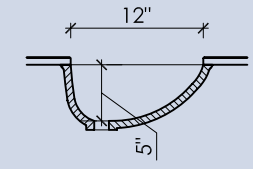

*Sampling of colors. Others available upon request. Printed colors are only representations. Please call for a physical sample.

ROUND II

15" x 5-1/2"

OVAL II

20" x 13" x 5-1/2"

BLOCK I-A

14" x 9" x 5"

BLOCK I-B

14" x 14" x 5"

BLOCK III

16" x 14" x 5"

BLOCK VIII

24" x 14" x 5"

BLOCK XIV

55" x 14" x 5"

WAVE I

17" x 12" x 5"

BLOCK FH I

33" x 16" x 9-1/2"

BLOCK FH II

COMING SOON!

*All sinks are available integrated, wall-mounted, as stand alone vessels, or with a base
**Block I-A, I-B, III, VIII have inside and outside radii of 1/2", Block XIV has an 1/2" inside and 3/4" outside radius