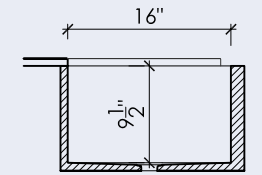

14" x 14" x 5"

BLOCK III

16" x 14" x 5"

BLOCK VIII

24" x 14" x 5"

BLOCK XIV

55" x 14" x 5"

WAVE I

17" x 12" x 5"

BLOCK FH I

33" x 16" x 9-1/2"

BLOCK FH II

COMING SOON!

*All sinks are available integrated, wall-mounted, as stand alone vessels, or with a base
**Block I-A, I-B, III, VIII have inside and outside radii of 1/2", Block XIV has an 1/2" inside and 3/4" outside radius

***All sinks come without overflow holes, unless otherwise requested
****All sinks dimensions are inside dimensions