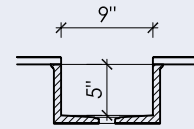

*Sampling of colors. Others available upon request. Printed colors are only representations. Please call for a physical sample.

ROUND II

15" x 5-1/2"

OVAL II

20" x 13" x 5-1/2"

BLOCK I-A

14" x 9" x 5"

BLOCK I-B

14" x 14" x 5"

BLOCK III

16" x 14" x 5"

BLOCK VIII

24" x 14" x 5"

BLOCK XIV

55" x 14" x 5"

WAVE I

17" x 12" x 5"

BLOCK FH I

33" x 16" x 9-1/2"

BLOCK FH II

COMING SOON!

*All sinks are available integrated, wall-mounted, as stand alone vessels, or with a base
**Block I-A, I-B, III, VIII have inside and outside radii of 1/2", Block XIV has an 1/2" inside and 3/4" outside radius