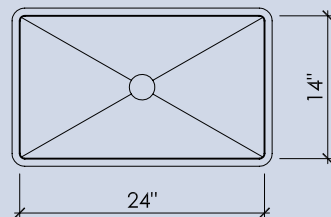

*Sampling of colors. Others available upon request. Printed colors are only representations. Please call for a physical sample.

ROUND II

15" x 5-1/2"

OVAL II

20" x 13" x 5-1/2"

BLOCK I-A

14" x 9" x 5"

BLOCK I-B

14" x 14" x 5"

BLOCK III

16" x 14" x 5"

BLOCK VIII

24" x 14" x 5"

BLOCK XIV

55" x 14" x 5"

WAVE I

17" x 12" x 5"

BLOCK FH I

33" x 16" x 9-1/2"

BLOCK FH II

COMING SOON!

*All sinks are available integrated, wall-mounted, as stand alone vessels, or with a base
**Block I-A, I-B, III, VIII have inside and outside radii of 1/2", Block XIV has an 1/2" inside and 3/4" outside radius