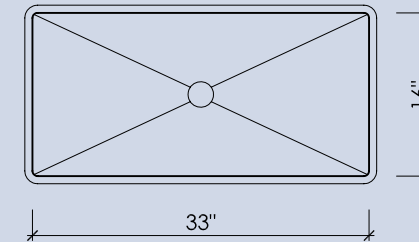

ROUND II

15" x 5-1/2"

OVAL II

18" x 12" x 5"

BLOCK I-A

15" x 9" x 5"

BLOCK I-B

14" x 14" x 5"

BLOCK III

16" x 14" x 5"

BLOCK VIII

24" x 14" x 5"

BLOCK XIV

55" x 14" x 5"

WAVE I

18" x 12" x 6"

WAVE II

27" x 13" x 4"

BLOCK FH I

33" x 16" x 9"

BLOCK FH I

30" x 17" x 10"

*All sinks are available integrated, wall-mounted, as stand alone vessels, or with a base
**Block I-A, I-B, III, VIII have inside and outside radii of 1/2", Block XIV has an 1/2" inside and 3/4" outside radius

***All sinks come standard without overflow holes, but a 5/8" overflow is available upon request
****All sinks dimensions are inside dimensions, detailed spec sheets are available upon request