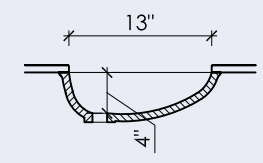

ROUND II

15" x 5-1/2"

OVAL II

18" x 12" x 5"

BLOCK I-A

15" x 9" x 5"

BLOCK I-B

14" x 14" x 5"

BLOCK III

16" x 14" x 5"

BLOCK VIII

24" x 14" x 5"

BLOCK XIV

55" x 14" x 5"

WAVE I

18" x 12" x 6"

WAVE II

27" x 13" x 4"

BLOCK FH I

33" x 16" x 9"

BLOCK FH I

30" x 17" x 10"

*All sinks are available integrated, wall-mounted, as stand alone vessels, or with a base
**Block I-A, I-B, III, VIII have inside and outside radii of 1/2", Block XIV has an 1/2" inside and 3/4" outside radius

***All sinks come standard without overflow holes, but a 5/8" overflow is available upon request
****All sinks dimensions are inside dimensions, detailed spec sheets are available upon request