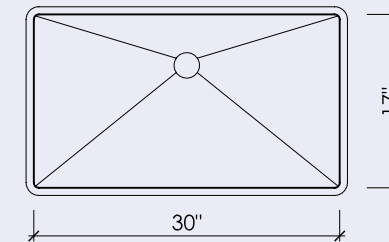

ROUND II

15" x 5-1/2"

OVAL II

18" x 12" x 5"

BLOCK I-A

15" x 9" x 5"

BLOCK I-B

14" x 14" x 5"

BLOCK III

16" x 14" x 5"

BLOCK VIII

24" x 14" x 5"

BLOCK XIV

55" x 14" x 5"

WAVE I

18" x 12" x 6"

WAVE II

27" x 13" x 4"

BLOCK FH I

33" x 16" x 9"

BLOCK FH I

30" x 17" x 10"

*All sinks are available integrated, wall-mounted, as stand alone vessels, or with a base
**Block I-A, I-B, III, VIII have inside and outside radii of 1/2", Block XIV has an 1/2" inside and 3/4" outside radius

***All sinks come standard without overflow holes, but a 5/8" overflow is available upon request
****All sinks dimensions are inside dimensions, detailed spec sheets are available upon request