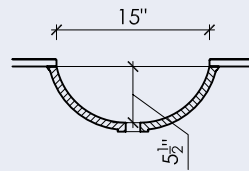

ROUND II

15" x 5-1/2"

OVAL II

18" x 12" x 5"

BLOCK I-A

15" x 9" x 5"

BLOCK I-B

14" x 14" x 5"

BLOCK III

16" x 14" x 5"

BLOCK VIII

24" x 14" x 5"

BLOCK XIV

55" x 14" x 5"

WAVE I

18" x 12" x 6"

WAVE II

27" x 13" x 4"

BLOCK FH I

33" x 16" x 9"

BLOCK FH I

30" x 17" x 10"

*All sinks are available integrated, wall-mounted, as stand alone vessels, or with a base
**Block I-A, I-B, III, VIII have inside and outside radii of 1/2", Block XIV has an 1/2" inside and 3/4" outside radius