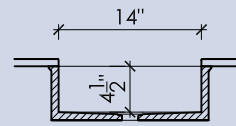

ROUND II

15" x 5-1/2"

OVAL II

18" x 12" x 5"

BLOCK I-A

15" x 9" x 5"

BLOCK I-B

14" x 14" x 5"

BLOCK III

16" x 14" x 5"

BLOCK VIII

24" x 14" x 5"

BLOCK XIV

55" x 14" x 5"

WAVE I

18" x 12" x 6"

WAVE II

27" x 13" x 4"

BLOCK FH I

33" x 16" x 9"

BLOCK FH I

30" x 17" x 10"

*All sinks are available integrated, wall-mounted, as stand alone vessels, or with a base
**Block I-A, I-B, III, VIII have inside and outside radii of 1/2", Block XIV has an 1/2" inside and 3/4" outside radius