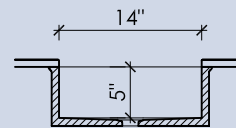

ROUND II

15" x 5-1/2"

OVAL II

18" x 12" x 5"

BLOCK I-A

15" x 9" x 5"

BLOCK I-B

14" x 14" x 5"

BLOCK III

16" x 14" x 5"

BLOCK VIII

24" x 14" x 5"

BLOCK XIV

55" x 14" x 5"

WAVE I

18" x 12" x 6"

WAVE II

27" x 13" x 4"

BLOCK FH I

33" x 16" x 9"

BLOCK FH I

30" x 17" x 10"

*All sinks are available integrated, wall-mounted, as stand alone vessels, or with a base
**Block I-A, I-B, III, VIII have inside and outside radii of 1/2", Block XIV has an 1/2" inside and 3/4" outside radius