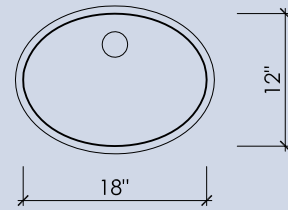

*Sampling of colors. Others available upon request. Printed colors are only representations. Please call for a physical sample.

ROUND II

15" x 5-1/2"

OVAL II

20" x 13" x 5-1/2"

BLOCK I-A

14" x 9" x 5"

BLOCK I-B

14" x 14" x 5"

BLOCK III

16" x 14" x 5"

BLOCK VIII

24" x 14" x 5"

BLOCK XIV

55" x 14" x 5"

WAVE I

17" x 12" x 5"

BLOCK FH I

33" x 16" x 9-1/2"

BLOCK FH II

COMING SOON!

*All sinks are available integrated, wall-mounted, as stand alone vessels, or with a base
**Block I-A, I-B, III, VIII have inside and outside radii of 1/2", Block XIV has an 1/2" inside and 3/4" outside radius