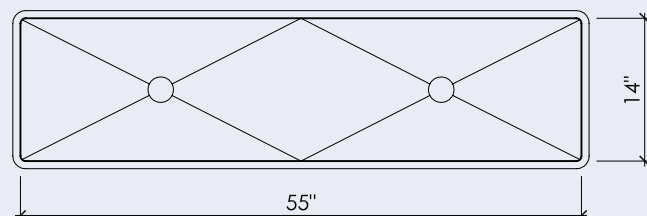

*Sampling of colors. Others available upon request. Printed colors are only representations. Please call for a physical sample.

ROUND II

15" x 5-1/2"

OVAL II

20" x 13" x 5-1/2"

BLOCK I-A

14" x 9" x 5"

BLOCK I-B

14" x 14" x 5"

BLOCK III

16" x 14" x 5"

BLOCK VIII

24" x 14" x 5"

BLOCK XIV

55" x 14" x 5"

WAVE I

17" x 12" x 5"

BLOCK FH I

33" x 16" x 9-1/2"

BLOCK FH II

COMING SOON!

*All sinks are available integrated, wall-mounted, as stand alone vessels, or with a base
**Block I-A, I-B, III, VIII have inside and outside radii of 1/2", Block XIV has an 1/2" inside and 3/4" outside radius

***All sinks come without overflow holes, unless otherwise requested
****All sinks dimensions are inside dimensions