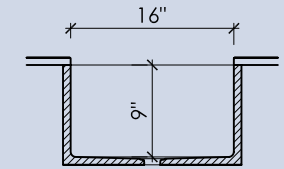

ROUND II

15" x 5-1/2"

OVAL II

18" x 12" x 5"

BLOCK I-A

15" x 9" x 5"

BLOCK I-B

14" x 14" x 5"

BLOCK III

16" x 14" x 5"

BLOCK VIII

24" x 14" x 5"

BLOCK XIV

55" x 14" x 5"

WAVE I

18" x 12" x 6"

WAVE II

27" x 13" x 4"

BLOCK FH I

33" x 16" x 9"

BLOCK FH I

30" x 17" x 10"

*All sinks are available integrated, wall-mounted, as stand alone vessels, or with a base
**Block I-A, I-B, III, VIII have inside and outside radii of 1/2", Block XIV has an 1/2" inside and 3/4" outside radius

***All sinks come standard without overflow holes, but a 5/8" overflow is available upon request
****All sinks dimensions are inside dimensions, detailed spec sheets are available upon request