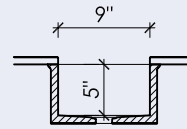

ROUND II

15" x 5-1/2"

OVAL II

18" x 12" x 5"

BLOCK I-A

15" x 9" x 5"

BLOCK I-B

14" x 14" x 5"

BLOCK III

16" x 14" x 5"

BLOCK VIII

24" x 14" x 5"

BLOCK XIV

55" x 14" x 5"

WAVE I

18" x 12" x 6"

WAVE II

27" x 13" x 4"

BLOCK FH I

33" x 16" x 9"

BLOCK FH I

30" x 17" x 10"

*All sinks are available integrated, wall-mounted, as stand alone vessels, or with a base
**Block I-A, I-B, III, VIII have inside and outside radii of 1/2", Block XIV has an 1/2" inside and 3/4" outside radius