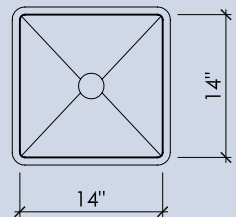

ROUND II

15" x 5-1/2"

OVAL II

18" x 12" x 5"

BLOCK I-A

15" x 9" x 5"

BLOCK I-B

14" x 14" x 5"

BLOCK III

16" x 14" x 5"

BLOCK VIII

24" x 14" x 5"

BLOCK XIV

55" x 14" x 5"

WAVE I

18" x 12" x 6"

WAVE II

27" x 13" x 4"

BLOCK FH I

33" x 16" x 9"

BLOCK FH I

30" x 17" x 10"

*All sinks are available integrated, wall-mounted, as stand alone vessels, or with a base
**Block I-A, I-B, III, VIII have inside and outside radii of 1/2", Block XIV has an 1/2" inside and 3/4" outside radius

***All sinks come standard without overflow holes, but a 5/8" overflow is available upon request
****All sinks dimensions are inside dimensions, detailed spec sheets are available upon request