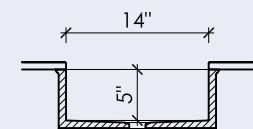

14" x 14" x 5"

BLOCK III

16" x 14" x 5"

BLOCK VIII

24" x 14" x 5"

BLOCK XIV

55" x 14" x 5"

WAVE I

17" x 12" x 5"

BLOCK FH I

33" x 16" x 9-1/2"

BLOCK FH II

COMING SOON!

*All sinks are available integrated, wall-mounted, as stand alone vessels, or with a base
**Block I-A, I-B, III, VIII have inside and outside radii of 1/2", Block XIV has an 1/2" inside and 3/4" outside radius

***All sinks come without overflow holes, unless otherwise requested
****All sinks dimensions are inside dimensions