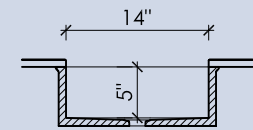

14" x 14" x 5"

BLOCK III

16" x 14" x 5"

BLOCK VIII

24" x 14" x 5"

BLOCK XIV

55" x 14" x 5"

WAVE I

17" x 12" x 5"

BLOCK FH I

33" x 16" x 9-1/2"

BLOCK FH II

COMING SOON!

*All sinks are available integrated, wall-mounted, as stand alone vessels, or with a base
**Block I-A, I-B, III, VIII have inside and outside radii of 1/2", Block XIV has an 1/2" inside and 3/4" outside radius

***All sinks come without overflow holes, unless otherwise requested
****All sinks dimensions are inside dimensions