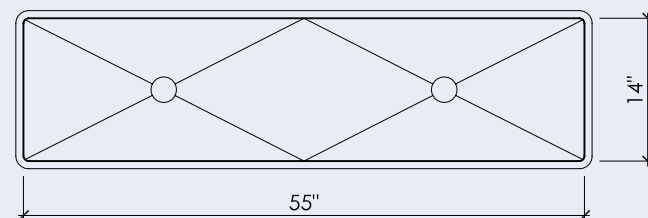

ROUND II

15" x 5-1/2"

OVAL II

18" x 12" x 5"

BLOCK I-A

15" x 9" x 5"

BLOCK I-B

14" x 14" x 5"

BLOCK III

16" x 14" x 5"

BLOCK VIII

24" x 14" x 5"

BLOCK XIV

55" x 14" x 5"

WAVE I

18" x 12" x 6"

WAVE II

27" x 13" x 4"

BLOCK FH I

33" x 16" x 9"

BLOCK FH I

30" x 17" x 10"

*All sinks are available integrated, wall-mounted, as stand alone vessels, or with a base
**Block I-A, I-B, III, VIII have inside and outside radii of 1/2", Block XIV has an 1/2" inside and 3/4" outside radius

***All sinks come standard without overflow holes, but a 5/8" overflow is available upon request
****All sinks dimensions are inside dimensions, detailed spec sheets are available upon request