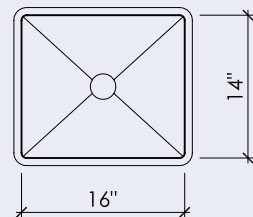

*Sampling of colors. Others available upon request. Printed colors are only representations. Please call for a physical sample.

ROUND II

15" x 5-1/2"

OVAL II

20" x 13" x 5-1/2"

BLOCK I-A

14" x 9" x 5"

BLOCK I-B

14" x 14" x 5"

BLOCK III

16" x 14" x 5"

BLOCK VIII

24" x 14" x 5"

BLOCK XIV

55" x 14" x 5"

WAVE I

17" x 12" x 5"

BLOCK FH I

33" x 16" x 9-1/2"

BLOCK FH II

COMING SOON!

*All sinks are available integrated, wall-mounted, as stand alone vessels, or with a base
**Block I-A, I-B, III, VIII have inside and outside radii of 1/2", Block XIV has an 1/2" inside and 3/4" outside radius