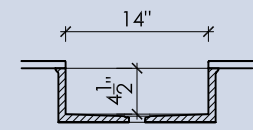

*Sampling of colors. Others available upon request. Printed colors are only representations. Please call for a physical sample.

ROUND II

15" x 5-1/2"

OVAL II

20" x 13" x 5-1/2"

BLOCK I-A

14" x 9" x 5"

BLOCK I-B

14" x 14" x 5"

BLOCK III

16" x 14" x 5"

BLOCK VIII

24" x 14" x 5"

BLOCK XIV

55" x 14" x 5"

WAVE I

17" x 12" x 5"

BLOCK FH I

33" x 16" x 9-1/2"

BLOCK FH II

COMING SOON!

*All sinks are available integrated, wall-mounted, as stand alone vessels, or with a base
**Block I-A, I-B, III, VIII have inside and outside radii of 1/2", Block XIV has an 1/2" inside and 3/4" outside radius