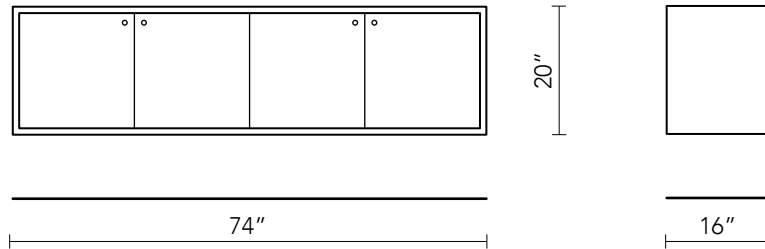

ELEMENTAL LIGHT & BARKHOUSE CREDENZA

PRODUCT DETAILS

- + Steel wall mounting cleat
- + **KOSKISEN** coated plywood inner cabinet with adjustable shelves, clear conversion varnish, full overlay hinges, *optional inner drawers available*
- + 1" thick **elementAL LIGHT** top and enclosure
- + **BARKHOUSE** bark panel doors
- + Hardware available in satin brass, satin nickel, or matte black

DIMENSIONS

* Custom sizes available upon request

FINISH OPTIONS

Surround

Doors