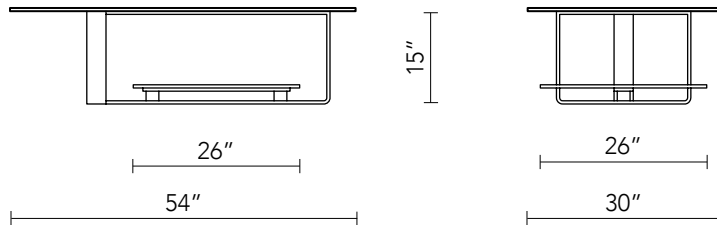

DURAT COFFEE TABLE

PRODUCT DETAILS

- + Custom steel base with powder coated finish
- + ½" thick DURAT solid surface oval top
- + ½" thick DURAT round bottom shelf

DIMENSIONS