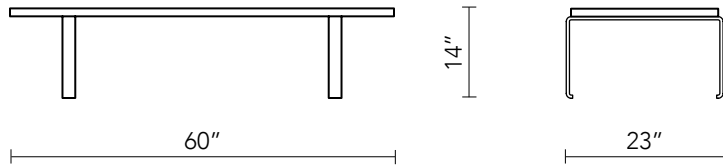

PAPERSTONE COVERPLY OBLONG COFFEE TABLE

PRODUCT DETAILS

- + Custom steel base with powder coated finish
- + 1 ¼" thick CoverPly solid surface top
- + Available in two sizes

DIMENSIONS

CPOCT.01

CPOCT.02