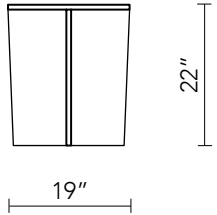

PAPERSTONE COVERPLY SIDE TABLE

PRODUCT DETAILS

- + ¾" thick CoverPly solid surface top
- + ¾" thick CoverPly solid surface base

DIMENSIONS