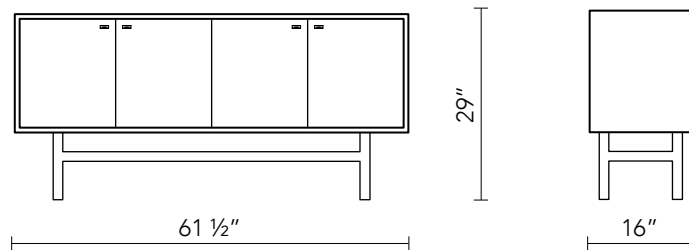

PRODUCT DETAILS

- + Solid wood legs
- + KOSKISEN coated plywood inner cabinet with adjustable shelves, clear conversion varnish, full overlay hinges, *optional inner drawers available*
- + 3/4" thick solid wood top and enclosure
- + panel doors
- + Hardware available in satin brass, satin nickel, or matte black

DIMENSIONS