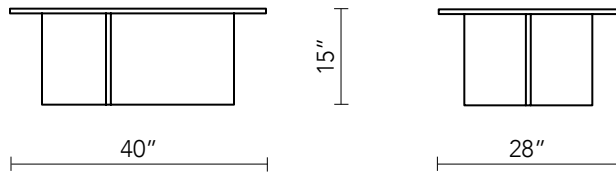

Chocolate

Slate

PAPERSTONE COVERPLY EGG OCCASIONAL TABLE

57

PRODUCT DETAILS

- + ¾" thick  PaperStone CoverPly solid surface top
- + ¾" thick  PaperStone CoverPly solid surface base

DIMENSIONS

FINISH OPTIONS