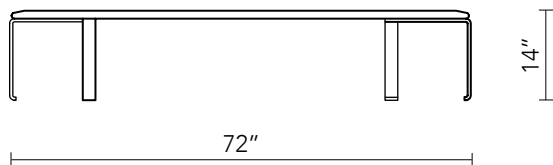

PAPERSTONE OFFSET COFFEE TABLE

PRODUCT DETAILS

- + Custom steel base with powder coated finish
- + 1 ¼" thick solid surface top
- + Available in two sizes

DIMENSIONS

PSCT.01