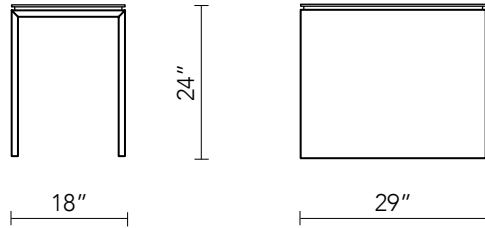

PAPERSTONE SIDE TABLE

PRODUCT DETAILS

- + 1" solid wood base
- + 3/8" thick solid surface top

DIMENSIONS