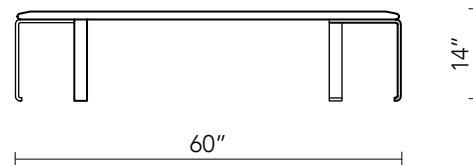

PAPERSTONE OFFSET COFFEE TABLE

PRODUCT DETAILS

- + Custom steel base with powder coated finish
- + 1 ¼" thick solid surface top
- + Available in two sizes

DIMENSIONS

PSCT.01

PSCT.02

FINISH OPTIONS