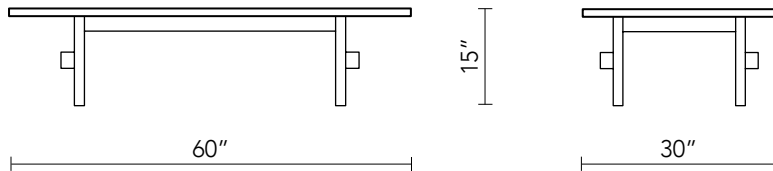

GEOS COFFEE TABLE

PRODUCT DETAILS

- + Solid wood base
- + 1 ¼" thick GEOS top with polished edges

DIMENSIONS