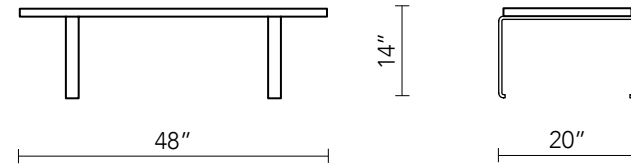

PAPERSTONE COVERPLY OBLONG COFFEE TABLE

PRODUCT DETAILS

- + Custom steel base with powder coated finish
- + 1 ¼" thick CoverPly solid surface top
- + Available in two sizes

DIMENSIONS

CPOCT.01

CPOCT.02

FINISH OPTIONS