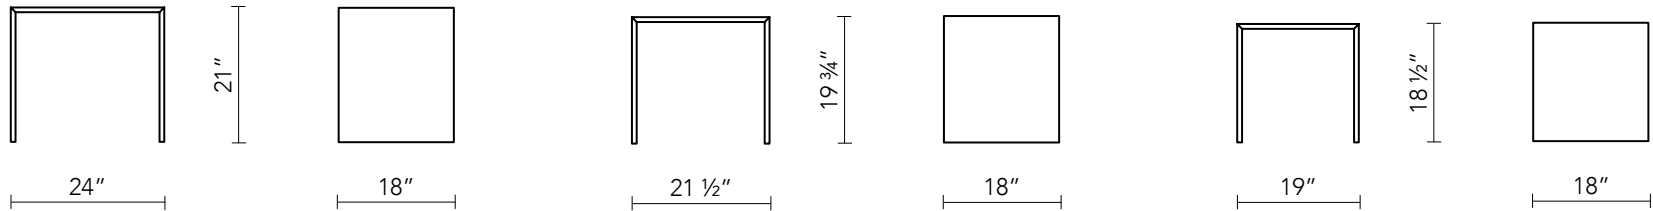

Graphite

Chocolate

Denim

Azure

PAPERSTONE COVERPLY NESTING TABLES

PRODUCT DETAILS

- + ¾" thick  PaperStone CoverPly solid surface top and sides
- + Mitered corners

DIMENSIONS