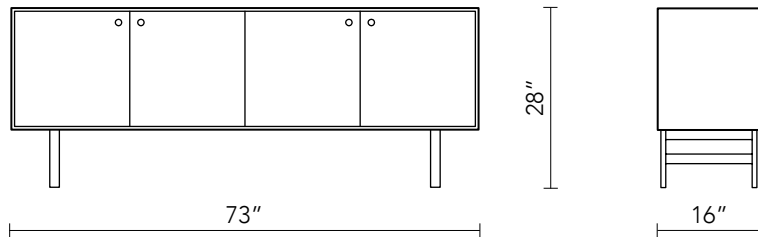

PRODUCT DETAILS

- + Solid wood legs
- + KOSKISEN coated plywood inner cabinet with adjustable shelves, clear conversion varnish, full overlay hinges, *optional inner drawers available*
- + 1/2" thick DURAT solid surface top and enclosure
- + 1/2" thick DURAT solid surface doors
- + Hardware available in satin brass, satin nickel, or matte black

DIMENSIONS