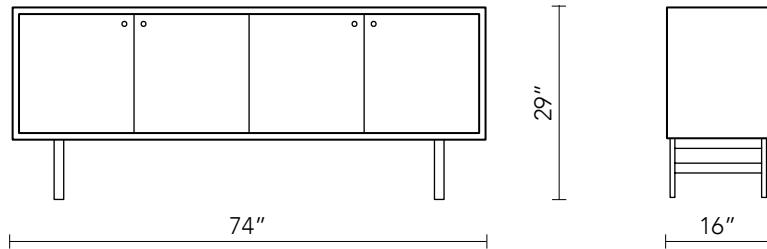

ELEMENTAL LIGHT & ORGANOID BUFFET

PRODUCT DETAILS

- + Solid wood legs
- + KOSKISEN coated plywood inner cabinet with adjustable shelves, clear conversion varnish, full overlay hinges, *optional inner drawers available*
- + 1" thick top and enclosure
- + high pressure laminate doors
- + Hardware available in satin brass, satin nickel, or matte black

DIMENSIONS