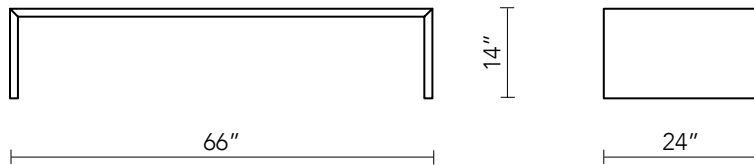

- + 1 ¼" thick  CoverPly solid surface top and sides
- + Mitered corners

DIMENSIONS

FINISH OPTIONS

Graphite

Chocolate

Denim

Azure

PAPERSTONE COVERPLY OBLONG COFFEE TABLE