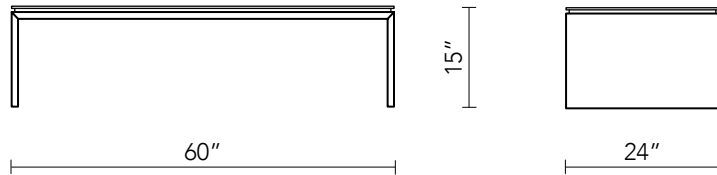

391

274

054

PAPERSTONE COFFEE TABLE

PRODUCT DETAILS

- + 1" solid wood base
- + 3/8" thick  solid surface top

DIMENSIONS

FINISH OPTIONS