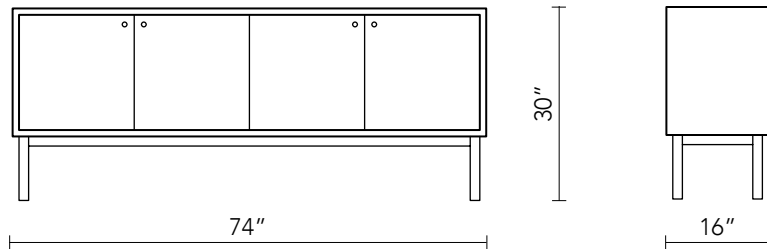

ELEMENTAL LIGHT & BARKHOUSE BUFFET

PRODUCT DETAILS

- + Legs available in satin brass or stainless steel
- + **KOSKISEN** coated plywood inner cabinet with adjustable shelves, clear conversion varnish, full overlay hinges, *optional inner drawers available*
- + 1" thick **elementAL LIGHT** top and enclosure
- + **BARKHOUSE** bark panel doors
- + Hardware available in satin brass, satin nickel, or matte black

DIMENSIONS

* Custom sizes available upon request

FINISH OPTIONS

Surround

Doors