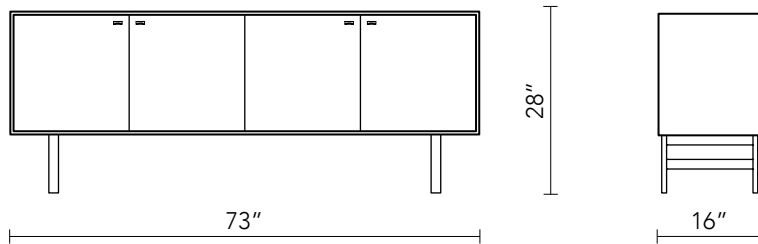

DURAT & KOSKISEN BUFFET

PRODUCT DETAILS

- + Solid wood legs
- + **KOSKISEN** coated plywood inner cabinet with adjustable shelves, clear conversion varnish, full overlay hinges, *optional inner drawers available*
- + ½" thick **DURAT** solid surface top and enclosure
- + **KOSKISEN** coated plywood doors
- + Hardware available in satin brass, satin nickel, or matte black

DIMENSIONS