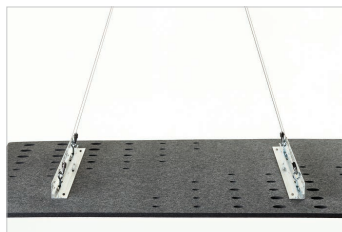

542

551

576

579

580

908

Hardware

Hardware Option 1: Cable System Installation

Hardware Option 2: Cloud Track Installation

Cloud Mounting Options

EchoCloud may be direct mounted or hung from a variety of ceiling types by direct mounting, using cable suspension or threaded rod. EchoCloud mounting options include Griplock hardware brackets or our Cloud Track flexible mounting system. Select your mounting option for looks or flexibility as needed. Ceiling mounting hardware and cables are not included.