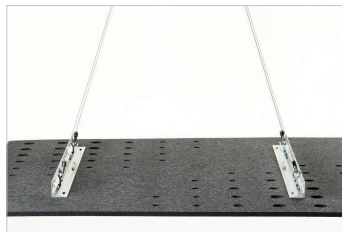

Hardware

Hardware Option 1: Cable System Installation

Hardware Option 2: Cloud Track Installation

Cloud Mounting Options

EchoCloud may be direct mounted or hung from a variety of ceiling types by direct mounting, using cable suspension or threaded rod. EchoCloud mounting options include Griplock hardware brackets or our Cloud Track flexible mounting system. Select your mounting option for looks or flexibility as needed. Ceiling mounting hardware and cables are not included.