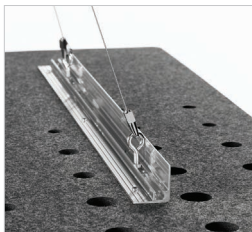

908

Hardware

Hardware Option 1: Cable System Installation

Hardware Option 2: Cloud Track Installation

Cloud Mounting Options

EchoCloud may be direct mounted or hung from a variety of ceiling types by direct mounting, using cable suspension or threaded rod. EchoCloud mounting options include Griplock hardware brackets or our Cloud Track flexible mounting system. Select your mounting option for looks or flexibility as needed. Ceiling mounting hardware and cables are not included.