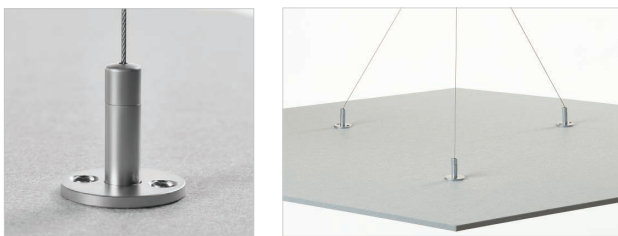

908

Hardware

Hardware Option 1: Cable System Installation

Hardware Option 2: Cloud Track Installation

Cloud Mounting Options

EchoCloud may be direct mounted or hung from a variety of ceiling types by direct mounting, using cable suspension or threaded rod. EchoCloud mounting options include Griplock hardware brackets or our Cloud Track flexible mounting system. Select your mounting option for looks or flexibility as needed. Ceiling mounting hardware and cables are not included.

Hardware

Hardware Option 1: Cable System Installation

Hardware Option 2: Cloud Track Installation

Cloud Mounting Options

EchoCloud may be direct mounted or hung from a variety of ceiling types by direct mounting, using cable suspension or threaded rod. EchoCloud mounting options include Griplock hardware brackets or our Cloud Track flexible mounting system. Select your mounting option for looks or flexibility as needed. Ceiling mounting hardware and cables are not included.