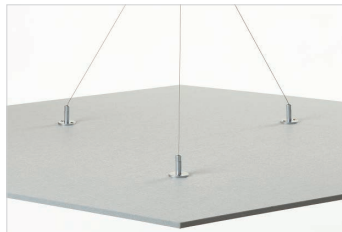

Hardware

Hardware Option 1: Cable System Installation

Hardware Option 2: Cloud Track Installation

Cloud Mounting Options

EchoCloud may be direct mounted or hung from a variety of ceiling types by direct mounting, using cable suspension or threaded rod. EchoCloud mounting options include Griplock hardware brackets or our Cloud Track flexible mounting system. Select your mounting option for looks or flexibility as needed. Ceiling mounting hardware and cables are not included.