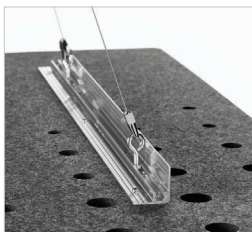

542

551

576

579

580

908

Hardware

Hardware Option 1: Cable System Installation

Hardware Option 2: Cloud Track Installation

Cloud Mounting Options

EchoCloud may be direct mounted or hung from a variety of ceiling types by direct mounting, using cable suspension or threaded rod. EchoCloud mounting options include Griplock hardware brackets or our Cloud Track flexible mounting system. Select your mounting option for looks or flexibility as needed. Ceiling mounting hardware and cables are not included.