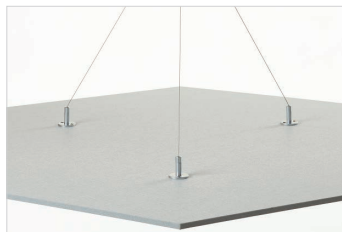

542

551

576

579

580

908

Hardware

Hardware Option 1: Cable System Installation

Hardware Option 2: Cloud Track Installation

Cloud Mounting Options

EchoCloud may be direct mounted or hung from a variety of ceiling types by direct mounting, using cable suspension or threaded rod. EchoCloud mounting options include Griplock hardware brackets or our Cloud Track flexible mounting system. Select your mounting option for looks or flexibility as needed. Ceiling mounting hardware and cables are not included.