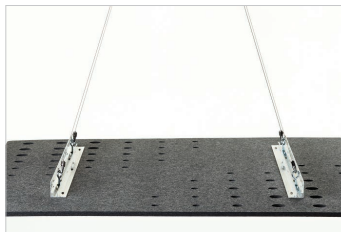

908

Hardware

Hardware Option 1: Cable System Installation

Hardware Option 2: Cloud Track Installation

Cloud Mounting Options

EchoCloud may be direct mounted or hung from a variety of ceiling types by direct mounting, using cable suspension or threaded rod. EchoCloud mounting options include Griplock hardware brackets or our Cloud Track flexible mounting system. Select your mounting option for looks or flexibility as needed. Ceiling mounting hardware and cables are not included.