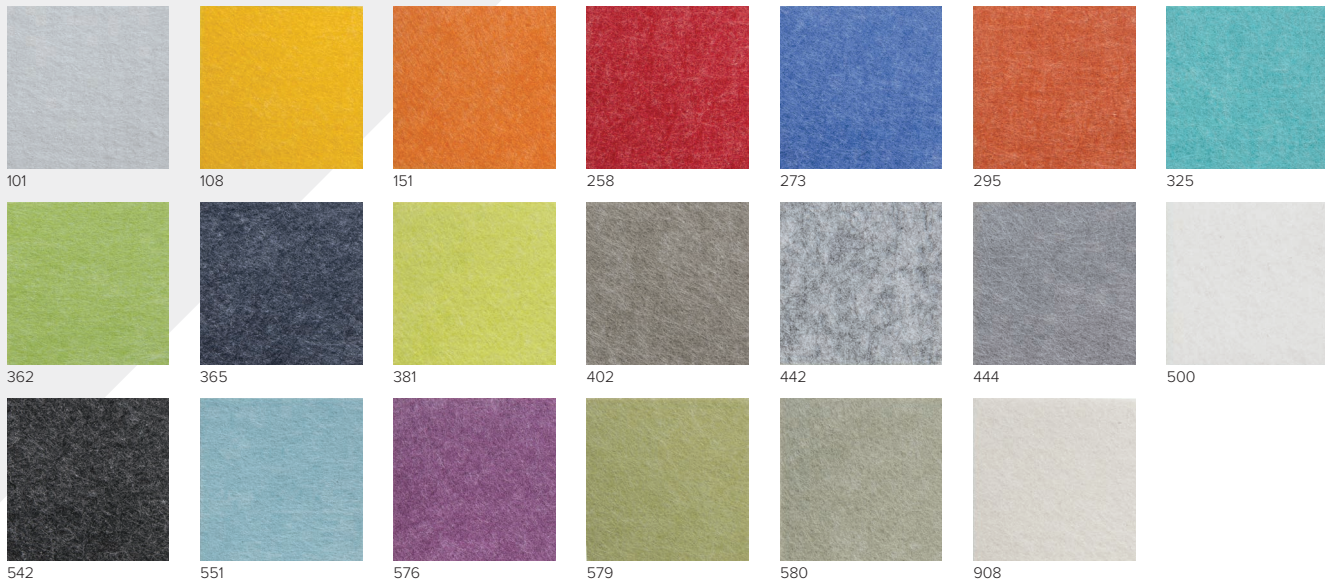

Available Solid Colors

Hardware

Hardware Option 1: Cable System Installation