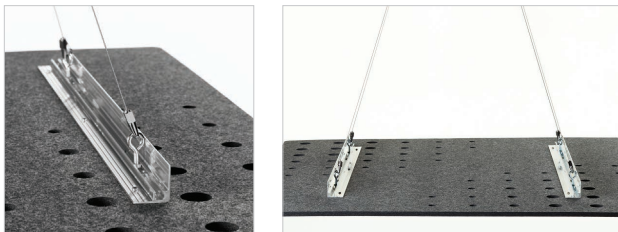

908

Hardware

Hardware Option 1: Cable System Installation

Hardware Option 2: Cloud Track Installation

Cloud Mounting Options

EchoCloud may be direct mounted or hung from a variety of ceiling types by direct mounting, using cable suspension or threaded rod. EchoCloud mounting options include Griplock hardware brackets or our Cloud Track flexible mounting system. Select your mounting option for looks or flexibility as needed. Ceiling mounting hardware and cables are not included.

Hardware

Hardware Option 1: Cable System Installation

Hardware Option 2: Cloud Track Installation

Cloud Mounting Options

EchoCloud may be direct mounted or hung from a variety of ceiling types by direct mounting, using cable suspension or threaded rod. EchoCloud mounting options include Griplock hardware brackets or our Cloud Track flexible mounting system. Select your mounting option for looks or flexibility as needed. Ceiling mounting hardware and cables are not included.