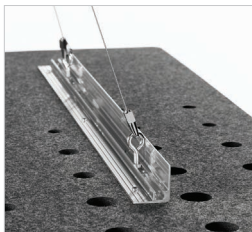

908

Hardware

Hardware Option 1: Cable System Installation

Hardware Option 2: Cloud Track Installation

Cloud Mounting Options

EchoCloud may be direct mounted or hung from a variety of ceiling types by direct mounting, using cable suspension or threaded rod. EchoCloud mounting options include Griplock hardware brackets or our Cloud Track flexible mounting system. Select your mounting option for looks or flexibility as needed. Ceiling mounting hardware and cables are not included.

Hardware

Hardware Option 1: Cable System Installation

Hardware Option 2: Cloud Track Installation

Cloud Mounting Options

EchoCloud may be direct mounted or hung from a variety of ceiling types by direct mounting, using cable suspension or threaded rod. EchoCloud mounting options include Griplock hardware brackets or our Cloud Track flexible mounting system. Select your mounting option for looks or flexibility as needed. Ceiling mounting hardware and cables are not included.