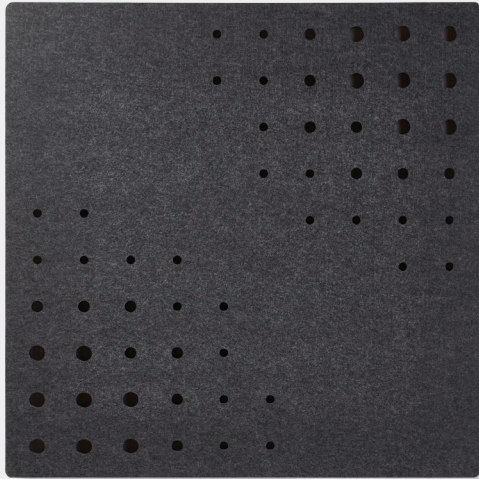

Hardware

Hardware Option 1: Cable System Installation

Hardware Option 2: Cloud Track Installation

Cloud Mounting Options

EchoCloud may be direct mounted or hung from a variety of ceiling types by direct mounting, using cable suspension or threaded rod. EchoCloud mounting options include Griplock hardware brackets or our Cloud Track flexible mounting system. Select your mounting option for looks or flexibility as needed. Ceiling mounting hardware and cables are not included.