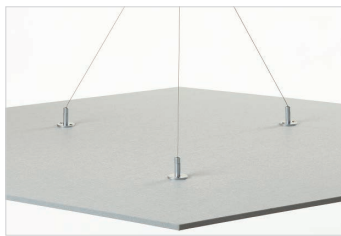

908

Hardware

Hardware Option 1: Cable System Installation

Hardware Option 2: Cloud Track Installation

Cloud Mounting Options

EchoCloud may be direct mounted or hung from a variety of ceiling types by direct mounting, using cable suspension or threaded rod. EchoCloud mounting options include Griplock hardware brackets or our Cloud Track flexible mounting system. Select your mounting option for looks or flexibility as needed. Ceiling mounting hardware and cables are not included.