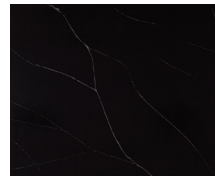

BIO-UV Quartz

BEACH

White

Iceberg

Taupe

Medium Grey

Dark Grey

Black

Desert

Sand

White

Crema

Ivory

Black

NOBLESSE

White

Fog

Sand

Blue

Black

PURE

White

TERRAZZO

White

Dark

PREMIUM

Cotton Beige

Dolphin Grey

Cuba Brown

Cobalt Grey

RISOTTO

Crema