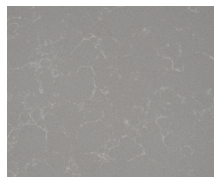

BIO-UV Quartz

BEACH

BELGIAN

DIVINITY

NOBLESSE

PURE

TERRAZZO

SUPREME

CREA BETON

PREMIUM

RISOTTO

VENATO

Delfino