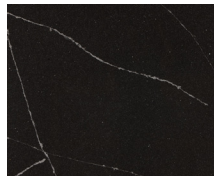

BIO-UV Quartz

BEACH

White

Iceberg

Taupe

Medium Grey

Dark Grey

Black

Desert

Sand

White

Crema

Ivory

Black

NOBLESSE

White

Fog

Sand

Blue

Black

PURE

White

TERRAZZO

White