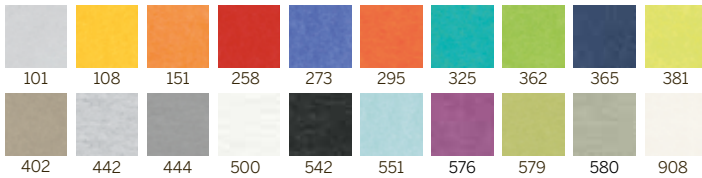

OBLONG

Quantity: 20 per box
 Tile size: 200 x 100 mm
 Self-adhesive backing

SQUARE

Quantity: 10 per box
 Tile size: 200 x 200 mm
 Self-adhesive backing

DELTA

Quantity: 20 per box
 Tile size: 200 x 200 x 277 mm
 Self-adhesive backing

HEX

Quantity: 10 per box
 Tile size: 200 x 200 mm
 Self-adhesive backing

AVAILABLE COLORS

EchoPanel Products are made from 60% recycled PET plastic, reducing landfill usage and enabling recycling at the end of life.