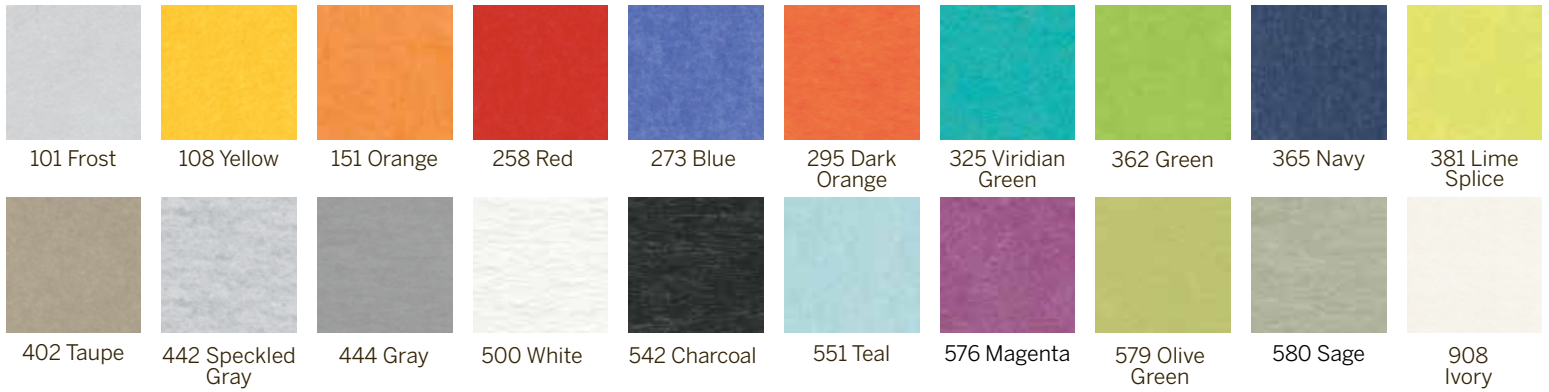

AVAILABLE COLORS

PANEL SIZE: 7mm x 1210mm x 2700mm | 12mm x 1200mm x 2400mm | 24mm x 1820mm x 2400mm

	101	108	151	258	273	295	325	362	365	381	402	442	444	500	542	551	576	579	580	908
7mm																				
12mm																				
24mm																				