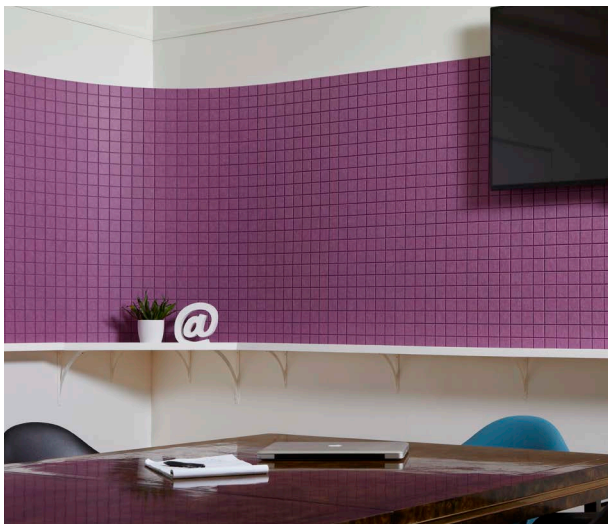

Available EchoLine Styles

Available Solid Colors

Installation

EchoLine panels can be installed on flat and curved walls and ceilings. It is also tackable for a multipurpose solution in office spaces or educational facilities.

For instructions on how to install EchoLine panels, please visit our website and download our EchoLine Installation Guide.

Curve

EchoLine's ability to wrap around curved walls and ceilings makes it the perfect acoustic material to create visual interest while adding sound control.