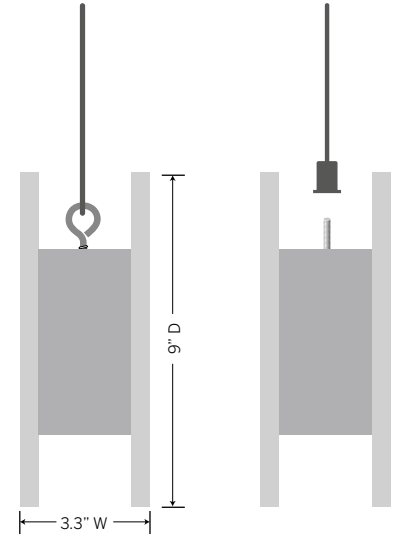

# H-BAFFLE

Free-hanging prefabricated baffles

Lengths: 40", 47", 72", 94" • 3.3"W x 9"D

EchoPanel®  
SYSTEMS

## INSTALLATION INSTRUCTIONS

EchoPanel H-baffles are installed using rods or aircraft cable to appropriate ceiling mounting attachments. Additional installation instructions available upon request.

## MOUNTING HARDWARE OPTIONS

H-Baffle comes with either Eyebolt or 1/4"-20 male threaded rod which is compatible with female 1/4"-20 mounting hardware, sold separately.

H-Baffle is one of Kirei's acoustically winning design features- helping you design visually stunning, acoustically controlled spaces for creative, productive living, working and play.