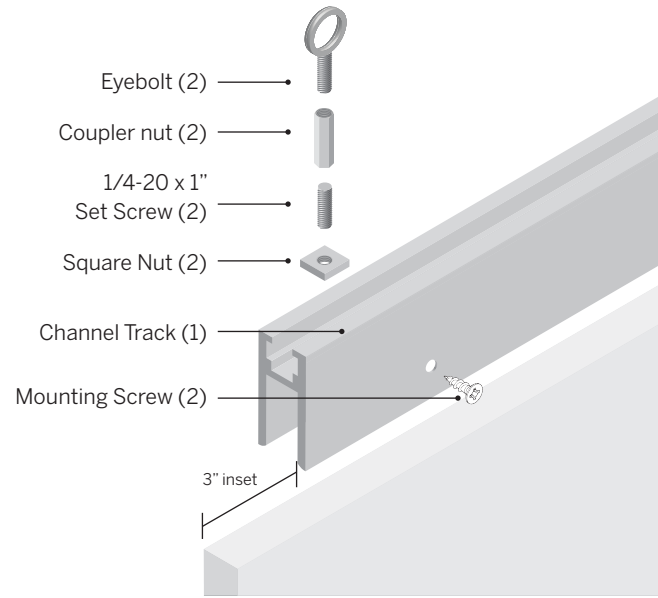

ECHOSCREEN SPECIFICATIONS

EchoScreen dividers may be hung individually or in groups to segment space, create visual interest and reduce unwanted noise.

ECHOSCREEN DIMENSIONS

EchoScreen is made from 12mm thick EchoPanel.

ECHOSCREEN ATTACHMENT HARDWARE

(Included per screen)

EchoScreen includes our proprietary channel track, plus two attachment hardware sets. Hanging options include 1/4"-20 set screw and eyebolt fasteners to enable hanging with cable, rod and other premium hanging hardware.

WALL AND CEILING MOUNTING

EchoScreen can be ceiling hung using cable or rod or wall mounted to nearly any wall surface, including glass conference room walls – no more “fishbowl” effect for confidential or sensitive meetings. Mount EchoScreens to existing T-grid ceilings with available T-grid clips, compatible with most ceiling grid systems.