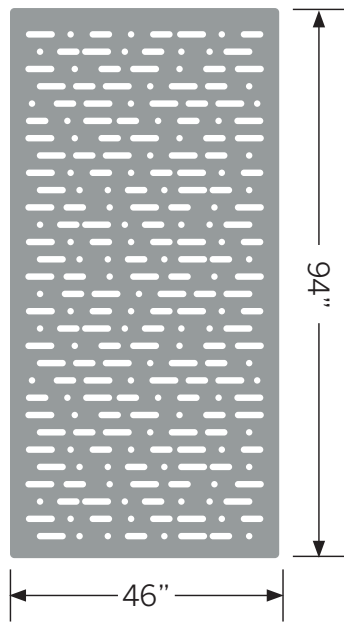

ECHOSCREEN SPECIFICATIONS

EchoScreen dividers may be hung individually or in groups to segment space, create visual interest and reduce unwanted noise.

ECHOSCREEN DIMENSIONS

EchoScreen is made from 12mm thick EchoPanel.

ECHOSCREEN ATTACHMENT HARDWARE

(Included per screen)

EchoScreen includes our proprietary channel track, plus two attachment hardware sets. Hanging options include 1/4"-20 set screw and eyebolt fasteners to enable hanging with cable, rod and other premium hanging hardware.