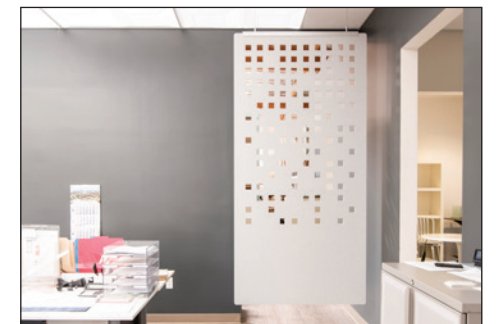

ECHOSCREEN COLORS

Choose from any of our 20 neutral and vibrant EchoPanel colors to set the mood of your space.

REV: July 2016

EchoScreen Color #365 Navy

ECHOSCREEN

EchoScreen room dividers are a great modular solution for visual and acoustic space division in today's open spaces.