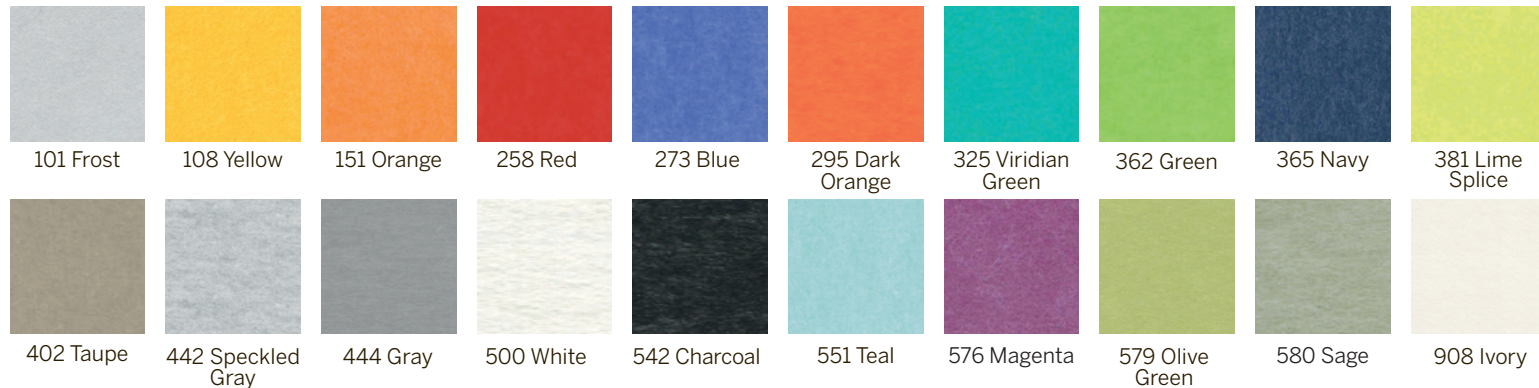

ECHOSCREEN COLORS

Choose from any of our 20 neutral and vibrant EchoPanel colors to set the mood of your space.

REV: July 2016

EchoScreen Color #365 Navy

ECHOSCREEN

EchoScreen room dividers are a great modular solution for visual and acoustic space division in today's open spaces.