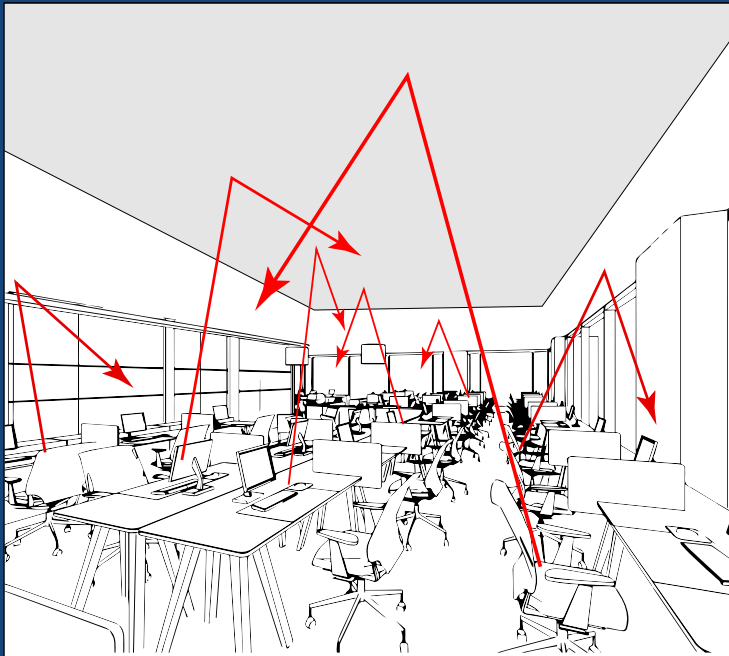

HOW TO FIX ACOUSTIC PROBLEMS

Sound bounces off hard surfaces and around large volume spaces to create unwanted reverberation.