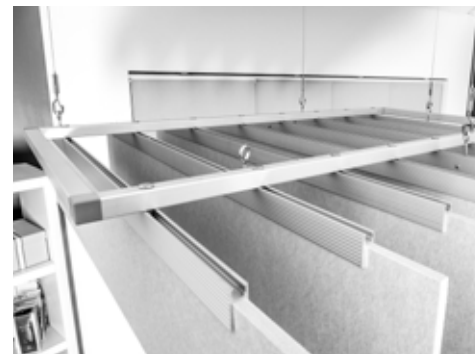

OVERHEAD BUT NOT OVERHEARD

62% of office workers have reported being negatively affected by acoustic issues.

Adding sound absorbing materials like EchoSky to your spaces can reduce occupant stress and increase productivity.

RACK

Lightweight, modular rack components provide a stable foundation for EchoPanel baffles.

CHANNEL

Aluminum channel securely holds baffles.