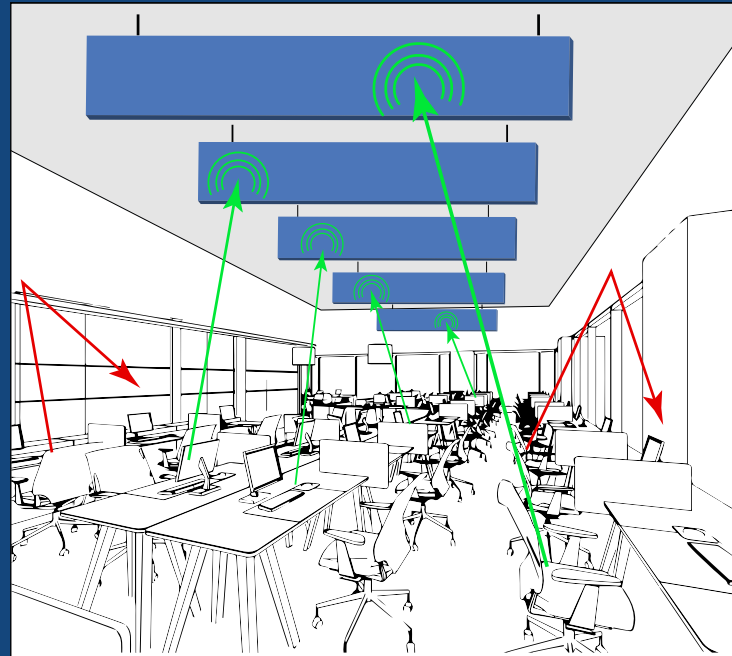

# HOW TO FIX ACOUSTIC PROBLEMS

Sound bounces off hard surfaces and around large volume spaces to create unwanted reverberation.

EchoPanel baffles capture sound waves, reducing reverberation while providing visual interest