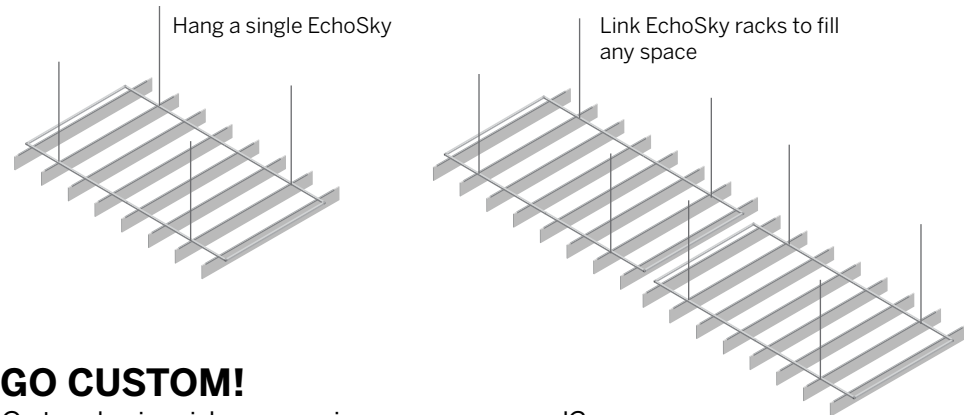

EASY INSTALLATION:

Modular parts mean simple assembly, easy hanging and reduced cost.

GO CUSTOM!

Got a design idea or unique space need? EchoSky modular construction means easy customization.