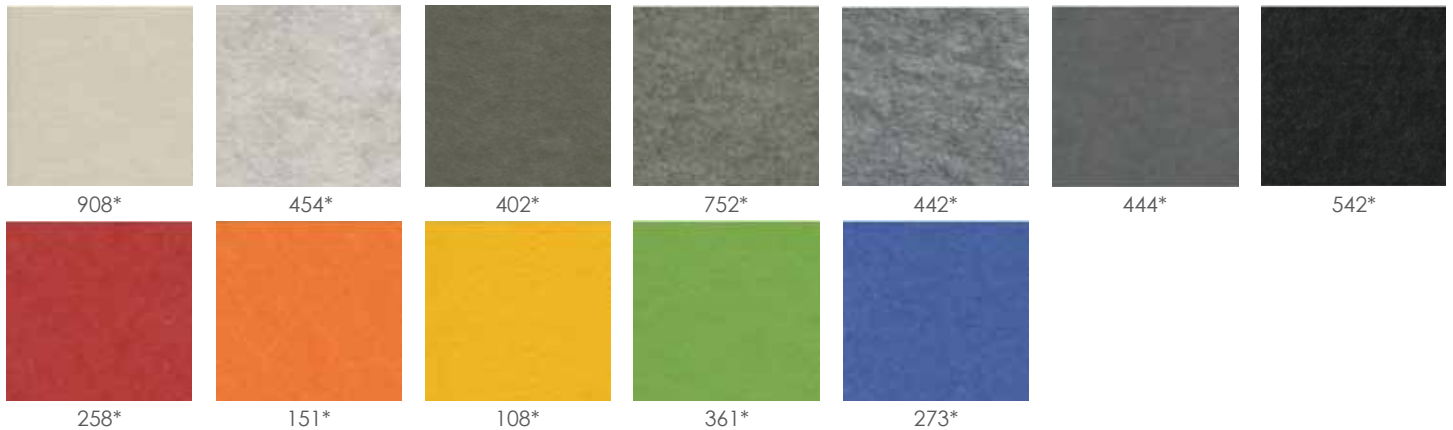

MURA

General Information

- Beautiful acoustic wall fabrics
- 100% PET, with up to 60% recycled content
- Available in 14 solid and 14 patterned choices
- Low VOC, Green Tag™ Certified, NAUF
- 100% recyclable
- .10 NRC
- Available in 25m and 6m rolls unless noted otherwise
- Available in 47.64 inches wide
- Standard 1.9mm thickness
- More information available on request:
kirei@caragreen.com

SOLIDS

* Also available in 110m roll

** Available in 23m roll only

*** Available in 23m and 6m rolls only

MURA
QUATRO

108 177 362 447 468 470 545

VOLT

108 404 551