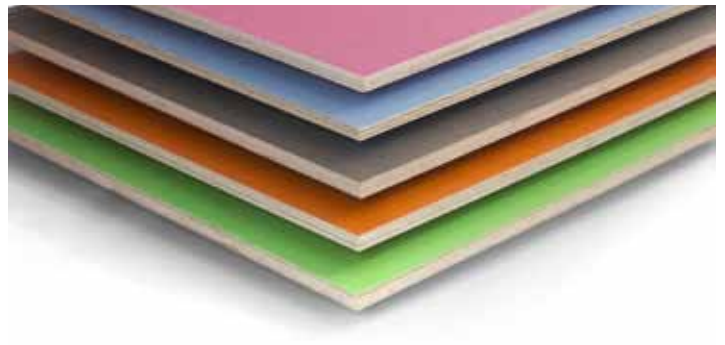

Red 3020

Orange 2008

Yellow 1018

Green 6029

Green 6025

Transparent

Birch Up

Available through
CaraGreen
Sustainable Architectural Materials
www.caragreen.com • 919.929.3009
info@caragreen.com

ECO TRANSPARENT DECORATIVE PLYWOOD

GENERAL INFORMATION

- Made of Finnish birch plywood
- Both sides of the panel have a coating of translucent color, overlaid with a transparent durable film
- Translucent surface emphasizes the wood's natural grain
- Odor free
- Free of harmful substances
- Superior stability
- Easy to clean
- Available in wide range of colors
- Wood grain runs parallel to the short side of the panel

SIZES

- 4' x 8'
- Thicknesses available: 3/4"

APPLICATIONS

- Interior Wall Cladding
- Furniture
- Millwork
- Retail Displays