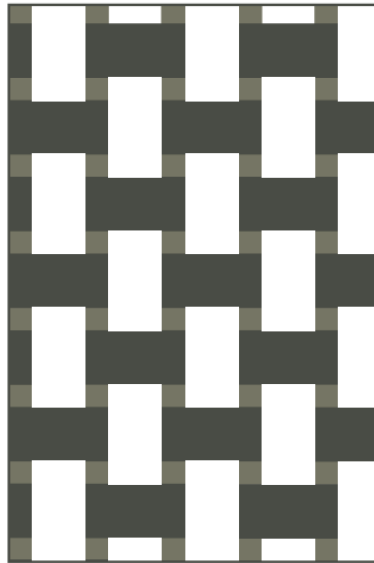

### Pattern Flooring Colors:

Whitewash

Sable

Fossil

Comsilk

Light

Medium

Dark

### SIZES & SPECIFICATIONS

- Thickness: 5/16"
- Custom Cuts available up to 36"
- Available in custom shapes per cork pattern guide

Pattern 1

Pattern 2

Pattern 3

Pattern 4

Pattern 5

Pattern 6

Pattern 7

Pattern 8