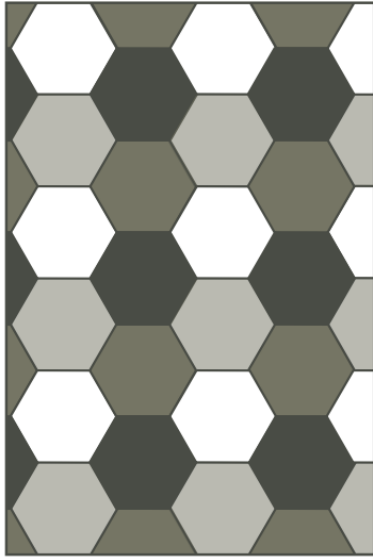

### Pattern Flooring Colors:

Whitewash

Sable

Fossil

Comsilk

Light

Medium

Dark

### SIZES & SPECIFICATIONS

- Thickness: 5/16"
- Custom Cuts available up to 36"
- Available in custom shapes per cork pattern guide

Pattern 1

Pattern 2

Pattern 3

Pattern 4

Pattern 5

Pattern 6

Pattern 7

Pattern 8