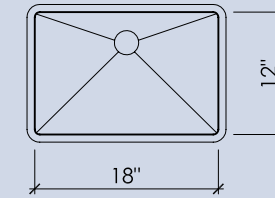

*Sampling of colors. Others available upon request. Printed colors are only representations. Please call for a physical sample.

ROUND II

15" x 5-1/2"

**OVAL II**

18" x 12" x 5"

**BLOCK I-A**

15" x 9" x 5"

**BLOCK I-B**

14" x 14" x 4-1/2"

**BLOCK III**

16" x 14" x 5"

**BLOCK VIII**

24" x 14" x 5"

**BLOCK XIV**

55" x 14" x 5"

**WAVE I**

18" x 12" x 6"

**BLOCK FH I**

33" x 16" x 9"

**NOTES**

- All sinks are undermount only and can be integral sinks when paired with a Durat countertop
- Block I-A, I-B, III, VIII have inside and outside radii of 1/2", Block XIV has an 1/2" inside and 3/4" outside radius
- All sinks come standard without overflow holes, but a 5/8" overflow is available upon request
- All sink dimensions are inside dimensions, detailed spec sheets are available upon request
- Sufficient support and/or blocking should be added to support the weight of the sinks