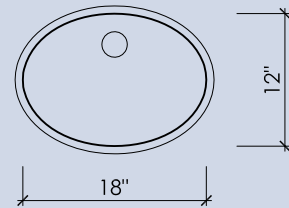

*Sampling of colors. Others available upon request. Printed colors are only representations. Please call for a physical sample.

ROUND II

15" x 5-1/2"

**OVAL II**

18" x 12" x 5"

**BLOCK I-A**

15" x 9" x 5"

**BLOCK I-B**

14" x 14" x 4-1/2"

**BLOCK III**

16" x 14" x 5"

**BLOCK VIII**

24" x 14" x 5"

**BLOCK XIV**

55" x 14" x 5"

**WAVE I**

18" x 12" x 6"

**BLOCK FH I**

33" x 16" x 9"

**NOTES**

- All sinks are undermount only and can be integral sinks when paired with a Durat countertop
- Block I-A, I-B, III, VIII have inside and outside radii of 1/2", Block XIV has an 1/2" inside and 3/4" outside radius
- All sinks come standard without overflow holes, but a 5/8" overflow is available upon request
- All sink dimensions are inside dimensions, detailed spec sheets are available upon request
- Sufficient support and/or blocking should be added to support the weight of the sinks