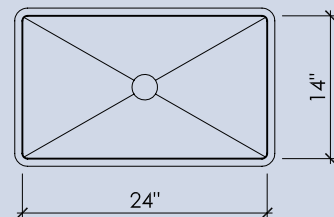

*Sampling of colors. Others available upon request. Printed colors are only representations. Please call for a physical sample.

ROUND II

15" x 5-1/2"

**OVAL II**

18" x 12" x 5"

**BLOCK I-A**

15" x 9" x 5"

**BLOCK I-B**

14" x 14" x 4-1/2"

**BLOCK III**

16" x 14" x 5"

**BLOCK VIII**

24" x 14" x 5"

**BLOCK XIV**

55" x 14" x 5"

**WAVE I**

18" x 12" x 6"

**BLOCK FH I**

33" x 16" x 9"

**NOTES**

- All sinks are undermount only and can be integral sinks when paired with a Durat countertop
- Block I-A, I-B, III, VIII have inside and outside radii of 1/2", Block XIV has an 1/2" inside and 3/4" outside radius
- All sinks come standard without overflow holes, but a 5/8" overflow is available upon request
- All sink dimensions are inside dimensions, detailed spec sheets are available upon request
- Sufficient support and/or blocking should be added to support the weight of the sinks