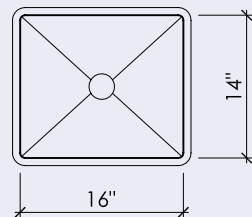

*Sampling of colors. Others available upon request. Printed colors are only representations. Please call for a physical sample.

ROUND II

15" x 5-1/2"

**OVAL II**

18" x 12" x 5"

**BLOCK I-A**

15" x 9" x 5"

**BLOCK I-B**

14" x 14" x 4-1/2"

**BLOCK III**

16" x 14" x 5"

**BLOCK VIII**

24" x 14" x 5"

**BLOCK XIV**

55" x 14" x 5"

**WAVE I**

18" x 12" x 6"

**BLOCK FH I**

33" x 16" x 9"

**NOTES**

- All sinks are undermount only and can be integral sinks when paired with a Durat countertop
- Block I-A, I-B, III, VIII have inside and outside radii of 1/2", Block XIV has an 1/2" inside and 3/4" outside radius
- All sinks come standard without overflow holes, but a 5/8" overflow is available upon request
- All sink dimensions are inside dimensions, detailed spec sheets are available upon request
- Sufficient support and/or blocking should be added to support the weight of the sinks