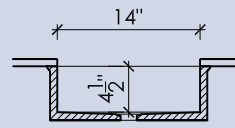

*Sampling of colors. Others available upon request. Printed colors are only representations. Please call for a physical sample.

ROUND II

15" x 5-1/2"

**OVAL II**

18" x 12" x 5"

**BLOCK I-A**

15" x 9" x 5"

**BLOCK I-B**

14" x 14" x 4-1/2"

**BLOCK III**

16" x 14" x 5"

**BLOCK VIII**

24" x 14" x 5"

**BLOCK XIV**

55" x 14" x 5"

**WAVE I**

18" x 12" x 6"

**BLOCK FH I**

33" x 16" x 9"

**NOTES**

- All sinks are undermount only and can be integral sinks when paired with a Durat countertop
- Block I-A, I-B, III, VIII have inside and outside radii of 1/2", Block XIV has an 1/2" inside and 3/4" outside radius
- All sinks come standard without overflow holes, but a 5/8" overflow is available upon request
- All sink dimensions are inside dimensions, detailed spec sheets are available upon request
- Sufficient support and/or blocking should be added to support the weight of the sinks