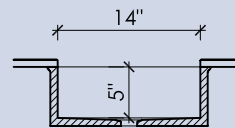

*Sampling of colors. Others available upon request. Printed colors are only representations. Please call for a physical sample.

ROUND II

15" x 5-1/2"

**OVAL II**

18" x 12" x 5"

**BLOCK I-A**

15" x 9" x 5"

**BLOCK I-B**

14" x 14" x 4-1/2"

**BLOCK III**

16" x 14" x 5"

**BLOCK VIII**

24" x 14" x 5"

**BLOCK XIV**

55" x 14" x 5"

**WAVE I**

18" x 12" x 6"

**BLOCK FH I**

33" x 16" x 9"

**NOTES**

- All sinks are undermount only and can be integral sinks when paired with a Durat countertop
- Block I-A, I-B, III, VIII have inside and outside radii of 1/2", Block XIV has an 1/2" inside and 3/4" outside radius
- All sinks come standard without overflow holes, but a 5/8" overflow is available upon request
- All sink dimensions are inside dimensions, detailed spec sheets are available upon request
- Sufficient support and/or blocking should be added to support the weight of the sinks