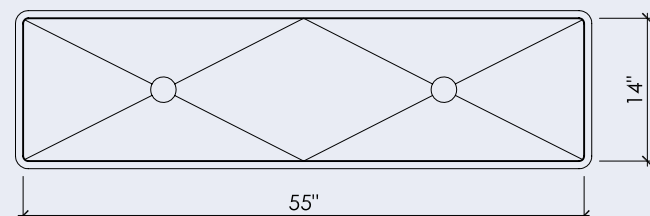

*Sampling of colors. Others available upon request. Printed colors are only representations. Please call for a physical sample.

ROUND II

15" x 5-1/2"

**OVAL II**

18" x 12" x 5"

**BLOCK I-A**

15" x 9" x 5"

**BLOCK I-B**

14" x 14" x 4-1/2"

**BLOCK III**

16" x 14" x 5"

**BLOCK VIII**

24" x 14" x 5"

**BLOCK XIV**

55" x 14" x 5"

**WAVE I**

18" x 12" x 6"

**BLOCK FH I**

33" x 16" x 9"

**NOTES**

- All sinks are undermount only and can be integral sinks when paired with a Durat countertop
- Block I-A, I-B, III, VIII have inside and outside radii of 1/2", Block XIV has an 1/2" inside and 3/4" outside radius
- All sinks come standard without overflow holes, but a 5/8" overflow is available upon request
- All sink dimensions are inside dimensions, detailed spec sheets are available upon request
- Sufficient support and/or blocking should be added to support the weight of the sinks