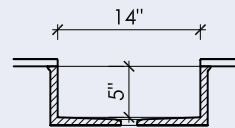

*Sampling of colors. Others available upon request. Printed colors are only representations. Please call for a physical sample.

ROUND II

15" x 5-1/2"

**OVAL II**

18" x 12" x 5"

**BLOCK I-A**

15" x 9" x 5"

**BLOCK I-B**

14" x 14" x 4-1/2"

**BLOCK III**

16" x 14" x 5"

**BLOCK VIII**

24" x 14" x 5"

**BLOCK XIV**

55" x 14" x 5"

**WAVE I**

18" x 12" x 6"

**BLOCK FH I**

33" x 16" x 9"

**NOTES**

- All sinks are undermount only and can be integral sinks when paired with a Durat countertop
- Block I-A, I-B, III, VIII have inside and outside radii of 1/2", Block XIV has an 1/2" inside and 3/4" outside radius
- All sinks come standard without overflow holes, but a 5/8" overflow is available upon request
- All sink dimensions are inside dimensions, detailed spec sheets are available upon request
- Sufficient support and/or blocking should be added to support the weight of the sinks