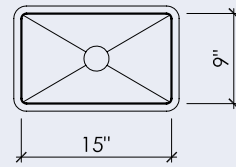

*Sampling of colors. Others available upon request. Printed colors are only representations. Please call for a physical sample.

ROUND II

15" x 5-1/2"

**OVAL II**

18" x 12" x 5"

**BLOCK I-A**

15" x 9" x 5"

**BLOCK I-B**

14" x 14" x 4-1/2"

**BLOCK III**

16" x 14" x 5"

**BLOCK VIII**

24" x 14" x 5"

**BLOCK XIV**

55" x 14" x 5"

**WAVE I**

18" x 12" x 6"

**BLOCK FH I**

33" x 16" x 9"

**NOTES**

- All sinks are undermount only and can be integral sinks when paired with a Durat countertop
- Block I-A, I-B, III, VIII have inside and outside radii of 1/2", Block XIV has an 1/2" inside and 3/4" outside radius
- All sinks come standard without overflow holes, but a 5/8" overflow is available upon request
- All sink dimensions are inside dimensions, detailed spec sheets are available upon request
- Sufficient support and/or blocking should be added to support the weight of the sinks