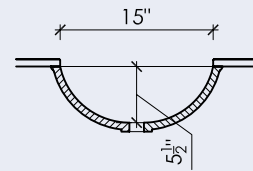

*Sampling of colors. Others available upon request. Printed colors are only representations. Please call for a physical sample.

ROUND II

15" x 5-1/2"

**OVAL II**

18" x 12" x 5"

**BLOCK I-A**

15" x 9" x 5"

**BLOCK I-B**

14" x 14" x 4-1/2"

**BLOCK III**

16" x 14" x 5"

**BLOCK VIII**

24" x 14" x 5"

**BLOCK XIV**

55" x 14" x 5"

**WAVE I**

18" x 12" x 6"

**BLOCK FH I**

33" x 16" x 9"

**NOTES**

- All sinks are undermount only and can be integral sinks when paired with a Durat countertop
- Block I-A, I-B, III, VIII have inside and outside radii of 1/2", Block XIV has an 1/2" inside and 3/4" outside radius
- All sinks come standard without overflow holes, but a 5/8" overflow is available upon request
- All sink dimensions are inside dimensions, detailed spec sheets are available upon request
- Sufficient support and/or blocking should be added to support the weight of the sinks