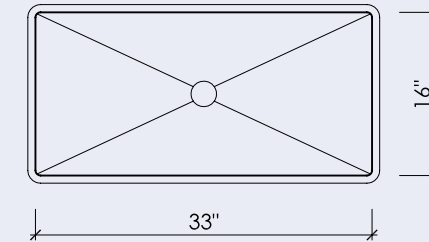

14" x 14" x 4-1/2"

**BLOCK III**

16" x 14" x 5"

**BLOCK VIII**

24" x 14" x 5"

**BLOCK XIV**

55" x 14" x 5"

**WAVE I**

18" x 12" x 6"

**BLOCK FH I**

33" x 16" x 9"

**NOTES**

- All sinks are undermount only and can be integral sinks when paired with a Durat countertop
- Block I-A, I-B, III, VIII have inside and outside radii of 1/2", Block XIV has an 1/2" inside and 3/4" outside radius
- All sinks come standard without overflow holes, but a 5/8" overflow is available upon request
- All sink dimensions are inside dimensions, detailed spec sheets are available upon request
- Sufficient support and/or blocking should be added to support the weight of the sinks