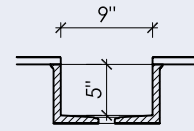

*Sampling of colors. Others available upon request. Printed colors are only representations. Please call for a physical sample.

ROUND II

15" x 5-1/2"

**OVAL II**

18" x 12" x 5"

**BLOCK I-A**

15" x 9" x 5"

**BLOCK I-B**

14" x 14" x 4-1/2"

**BLOCK III**

16" x 14" x 5"

**BLOCK VIII**

24" x 14" x 5"

**BLOCK XIV**

55" x 14" x 5"

**WAVE I**

18" x 12" x 6"

**BLOCK FH I**

33" x 16" x 9"

**NOTES**

- All sinks are undermount only and can be integral sinks when paired with a Durat countertop
- Block I-A, I-B, III, VIII have inside and outside radii of 1/2", Block XIV has an 1/2" inside and 3/4" outside radius
- All sinks come standard without overflow holes, but a 5/8" overflow is available upon request
- All sink dimensions are inside dimensions, detailed spec sheets are available upon request
- Sufficient support and/or blocking should be added to support the weight of the sinks