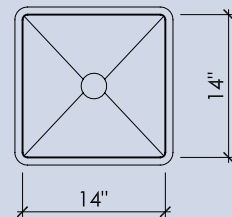

*Sampling of colors. Others available upon request. Printed colors are only representations. Please call for a physical sample.

ROUND II

15" x 5-1/2"

**OVAL II**

18" x 12" x 5"

**BLOCK I-A**

15" x 9" x 5"

**BLOCK I-B**

14" x 14" x 4-1/2"

**BLOCK III**

16" x 14" x 5"

**BLOCK VIII**

24" x 14" x 5"

**BLOCK XIV**

55" x 14" x 5"

**WAVE I**

18" x 12" x 6"

**BLOCK FH I**

33" x 16" x 9"

**NOTES**

- All sinks are undermount only and can be integral sinks when paired with a Durat countertop
- Block I-A, I-B, III, VIII have inside and outside radii of 1/2", Block XIV has an 1/2" inside and 3/4" outside radius
- All sinks come standard without overflow holes, but a 5/8" overflow is available upon request
- All sink dimensions are inside dimensions, detailed spec sheets are available upon request
- Sufficient support and/or blocking should be added to support the weight of the sinks