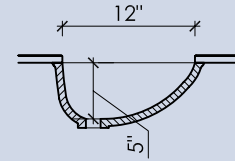

*Sampling of colors. Others available upon request. Printed colors are only representations. Please call for a physical sample.

ROUND II

15" x 5-1/2"

**OVAL II**

18" x 12" x 5"

**BLOCK I-A**

15" x 9" x 5"

**BLOCK I-B**

14" x 14" x 4-1/2"

**BLOCK III**

16" x 14" x 5"

**BLOCK VIII**

24" x 14" x 5"

**BLOCK XIV**

55" x 14" x 5"

**WAVE I**

18" x 12" x 6"

**BLOCK FH I**

33" x 16" x 9"

**NOTES**

- All sinks are undermount only and can be integral sinks when paired with a Durat countertop
- Block I-A, I-B, III, VIII have inside and outside radii of 1/2", Block XIV has an 1/2" inside and 3/4" outside radius
- All sinks come standard without overflow holes, but a 5/8" overflow is available upon request
- All sink dimensions are inside dimensions, detailed spec sheets are available upon request
- Sufficient support and/or blocking should be added to support the weight of the sinks