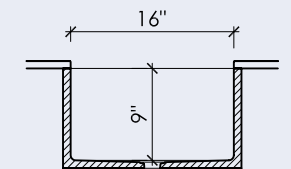

14" x 14" x 4-1/2"

**BLOCK III**

16" x 14" x 5"

**BLOCK VIII**

24" x 14" x 5"

**BLOCK XIV**

55" x 14" x 5"

**WAVE I**

18" x 12" x 6"

**BLOCK FH I**

33" x 16" x 9"

**NOTES**

- All sinks are undermount only and can be integral sinks when paired with a Durat countertop
- Block I-A, I-B, III, VIII have inside and outside radii of 1/2", Block XIV has an 1/2" inside and 3/4" outside radius
- All sinks come standard without overflow holes, but a 5/8" overflow is available upon request
- All sink dimensions are inside dimensions, detailed spec sheets are available upon request
- Sufficient support and/or blocking should be added to support the weight of the sinks