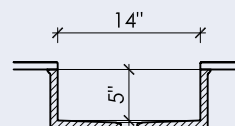

14" x 14" x 4-1/2"

**BLOCK III**

16" x 14" x 5"

**BLOCK VIII**

24" x 14" x 5"

**BLOCK XIV**

55" x 14" x 5"

**WAVE I**

18" x 12" x 6"

**BLOCK FH I**

33" x 16" x 9"

**NOTES**

- All sinks are undermount only and can be integral sinks when paired with a Durat countertop
- Block I-A, I-B, III, VIII have inside and outside radii of 1/2", Block XIV has an 1/2" inside and 3/4" outside radius
- All sinks come standard without overflow holes, but a 5/8" overflow is available upon request
- All sink dimensions are inside dimensions, detailed spec sheets are available upon request
- Sufficient support and/or blocking should be added to support the weight of the sinks